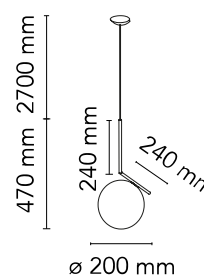

Are you a professional and your project needs consulting and support?

[BOOK AN APPOINTMENT](#)

Main specifications

EAN	8059607003305
Mounting	Suspension
Environments	Indoor dry location
Light Source Type	Bulb
Lamp category	Halogen
Lamp holders	E14
Ilcos	HSGS
Number of heads	1
Power (W)	60

Physical

Colour	Black
Cord length (mm)	2700
Net weight (kg)	1.95
Package volume (m3)	0.05
IP internal	20

Download

[Mounting instructions](#) PDF

[Spare Parts](#) PDF

Photometric Files

[LDT / IES](#) LDT

Technical Drawings