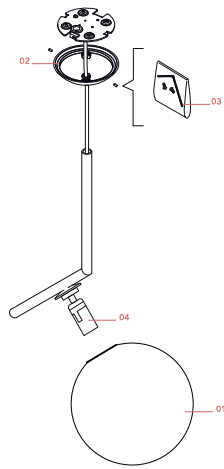

Physical

Colour	Black
Cord length (mm)	2700
Net weight (kg)	1.95
Package volume (m3)	0.05
IP internal	20

Download

[Mounting instructions](#) PDF

[Spare Parts](#) PDF

Photometric Files

[LDT / IES](#) LDT

Technical Drawings

RF32290

LED Lamp E14 8W 2700K T28

NOT INCLUDED

RF32767

LED Lamp 9W E14 220-240V
2700K T28

Spare Parts

- | | | |
|-----|--|-----------|
| 01. | IC Lights 1 diffuser for black version | F3136030A |
| 02. | S1/S2 black ceiling rose assembly | RF3170330 |
| 03. | Kit with screws and allen key | RF3160100 |
| 04. | E14 lamp holder assembly | RF3170100 |