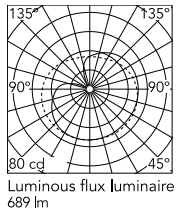

Schematic light drawing

Photometric

Lighting type	Total
Light distribution	Asymmetric

Electrical

Insulation class	I
Frequency (Hz)	50/60
Main voltage (Vac)	220-250
LED voltage Vf (Vdc)	null
Dimmable	Yes
Dimming interface	Remote Dimmable (Dimmer Not Included)
Batteries inside	No
Charging min time	No