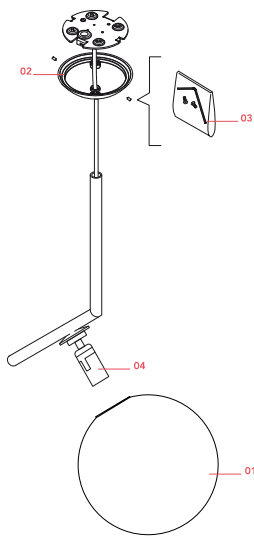

FLOS

F3176057 Chrome

IC Lights Suspension 2

Designed by Michael Anastassiades, 2014

Halogen - 205W

Suspension lamp providing diffused light. Frame in brass, brushed and transparent varnished or chrome steel. Blown glass opal diffuser.

Physical

Colour	Chrome
Cord length (mm)	2700
Net weight (kg)	2.9
Package volume (m3)	0.1
IP internal	20

Download

[Mounting instructions](#) PDF

[Spare Parts](#) PDF

Photometric Files

[LDT / IES](#) LDT

Technical Drawings

[2D](#) ZIP

[3D](#) ZIP

[Bim](#) ZIP

	IK 05	IP 20
--	----------	----------

Schematic light drawing

Luminous flux Luminaire
1252 lm

Photometric

Lighting type	Total
Light distribution	Asymmetric

RF26259

LED Lamp 18W E27 2700K
Dimmable

NOT INCLUDED

RF32289

LED Lamp E27 15W 3000K T38

Spare Parts

- | | | |
|-----|---|-----------|
| 01. | IC Lights 2 diffuser for chrome version | F3137057 |
| 02. | S1/S2 chrome ceiling rose assembly | RF3170357 |
| 03. | Kit with screws and allen key | RF3160100 |
| 04. | E27 lamp holder assembly | RF3160200 |