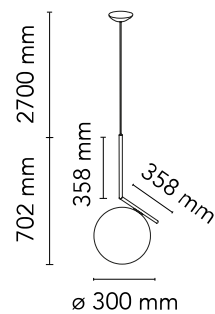

FLOS

F3176057 Chrome

IC Lights Suspension 2

Designed by Michael Anastassiades, 2014

Halogen - 205W

Suspension lamp providing diffused light. Frame in brass, brushed and transparent varnished or chrome steel. Blown glass opal diffuser.

Are you a professional and your project needs consulting and support?

[BOOK AN APPOINTMENT](#)

Main specifications

EAN	8059607003435
Mounting	Suspension
Environments	Indoor dry location
Light Source Type	Bulb
Lamp category	Halogen
Lamp holders	E27
Ilcos	HSGS
Number of heads	1
Power (W)	205

Physical

Colour	Chrome
Cord length (mm)	2700
Net weight (kg)	2.9
Package volume (m3)	0.1
IP internal	20

Download

[Mounting instructions](#) PDF

[Spare Parts](#) PDF

Photometric Files

[LDT / IES](#) LDT

Technical Drawings

[2D](#) ZIP

[3D](#) ZIP

[Bim](#) ZIP

	IK 05	IP 20
--	----------	----------

Schematic light drawing

Luminous flux Luminaire
1252 lm

Photometric

Lighting type	Total
Light distribution	Asymmetric