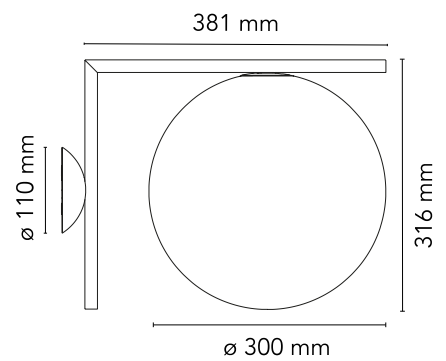

### Main specifications

EAN	8059607003619
Mounting	Ceiling and wall surface
Environments	Indoor dry location
Light Source Type	Bulb
Lamp category	Halogen
Lamp holders	E27
Ilcos	HSGS
Number of heads	1
Power (W)	205

### Physical

Colour	Brass
Net weight (kg)	2.75
Package volume (m3)	0.08
IP internal	20

## Schematic light drawing

Luminous flux Luminaire  
1252 lm