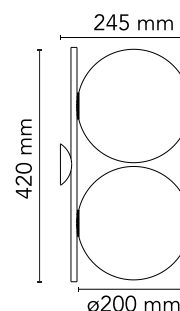

FLOS

F3157059 Brass

IC Lights C/W1 Double

Designed by Michael Anastassiades, 2020

Halogen - 2 x 60W - 2700K - CRI> 95

Wall-ceiling lamp providing diffused light. Frame in brass, brushed and transparent varnished or chrome steel. Blown glass opal diffuser.

Are you a professional and your project needs consulting and support?

[BOOK AN APPOINTMENT](#)

Main specifications

| | |
|-------------------|--------------------------|
| EAN | 8059607000069 |
| Mounting | Ceiling and wall surface |
| Environments | Indoor dry location |
| Light Source Type | Bulb |
| Lamp category | Halogen |
| Lamp holders | E14 |
| Iicos | HSGS |
| Number of heads | 2 |
| Power (W) | 60 |

Physical

| | |
|---------------------|-------|
| Colour | Brass |
| Net weight (kg) | 2.3 |
| Package volume (m3) | 0.06 |
| IP internal | 20 |

Download

[Mounting instructions](#)  PDF

[Spare Parts](#)  PDF