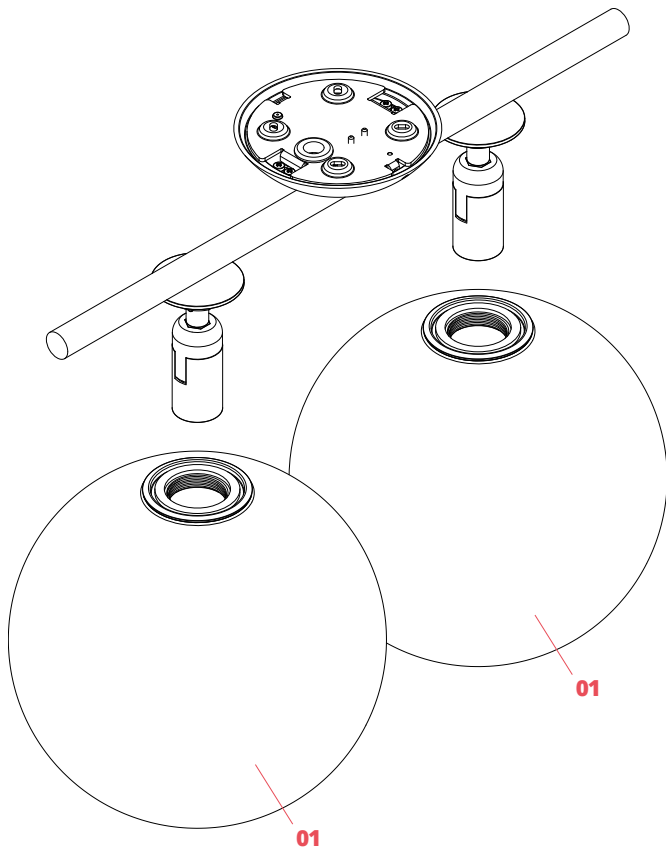

FLOS

F3157059 Brass

IC Lights C/W1 Double

Designed by Michael Anastassiades, 2020

Halogen - 2 x 60W - 2700K - CRI> 95

Wall-ceiling lamp providing diffused light. Frame in brass, brushed and transparent varnished or chrome steel. Blown glass opal diffuser.

RF32290

LED Lamp E14 8W 2700K T28

NOT INCLUDED

RF32767

LED Lamp 9W E14 220-240V
2700K T28

Spare Parts

- 01. IC Lights 1 diffuser for brass version F3136059
- 02. Kit with screws and allen key RF3160100

DOWNLOAD