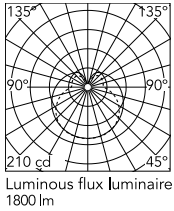

Photometric Files

[LDT / IES](#)  LDT

Technical Drawings

[Bim](#)  ZIP

| | |
|----|----|
| IK | IP |
| 07 | 20 |

Schematic light drawing

Photometric

| | |
|--------------------|-----------|
| Lighting type | Total |
| Light distribution | Symmetric |
| CCT (K) | 2700 |
| CRI> | 95 |