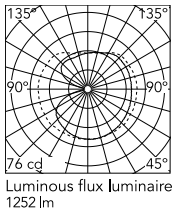

Physical

Colour	Chrome
Net weight (kg)	2.7
Package volume (m3)	0.08
IP internal	20

Download

[Mounting instructions](#) PDF

[Spare Parts](#) PDF

Photometric Files

[LDT / IES](#) LDT

Technical Drawings

[2D](#) ZIP

[3D](#) ZIP

[Bim](#) ZIP

IK	IP
05	20

Schematic light drawing

Photometric

Lighting type	Total
Light distribution	Asymmetric

Electrical