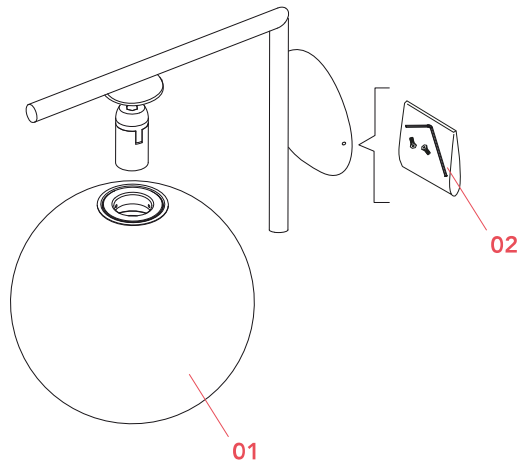

RF26259

LED Lamp 18W E27 2700K
Dimmable

NOT INCLUDED

RF32289

LED Lamp E27 15W 3000K T38

Spare Parts

- | | | |
|-----|---|-----------|
| 01. | IC Lights 2 diffuser for chrome version | F3137057 |
| 02. | Kit with screws and allen key | RF3160100 |