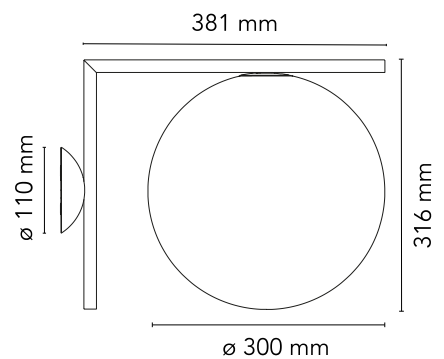

Are you a professional and your project needs consulting and support?

[BOOK AN APPOINTMENT](#)

Main specifications

EAN	8059607003602
Mounting	Ceiling and wall surface
Environments	Indoor dry location
Light Source Type	Bulb
Lamp category	Halogen
Lamp holders	E27
Ilcos	HSGS
Number of heads	1
Power (W)	205

Physical

Colour	Chrome
Net weight (kg)	2.7
Package volume (m3)	0.08
IP internal	20

Download

[Mounting instructions](#) PDF

[Spare Parts](#) PDF

Photometric Files

[LDT / IES](#) LDT

Technical Drawings

[2D](#) ZIP

[3D](#) ZIP

[Bim](#) ZIP

IK	IP
05	20

Schematic light drawing

Photometric

Lighting type	Total
Light distribution	Asymmetric

Electrical