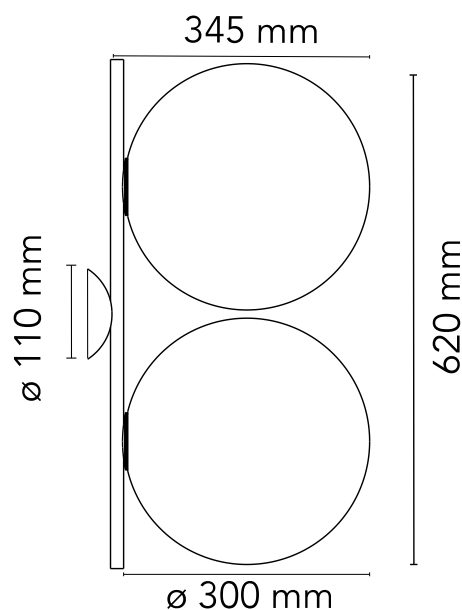

## IC Lights C/W2 Double

Designed by Michael Anastassiades, 2020

Halogen - 2 x 205W

Wall-ceiling lamp providing diffused light. Frame in brass, brushed and transparent varnished or chrome steel. Blown glass opal diffuser.

### Main specifications

EAN	8059607031810
Mounting	Ceiling and wall surface
Environments	Indoor dry location
Light Source Type	Bulb
Lamp category	Halogen
Lamp holders	E27
Ilcos	HSGS
Number of heads	2
Power (W)	205

### Physical

Colour	Chrome
Net weight (kg)	4.25
Package volume (m3)	0.13
IP internal	20