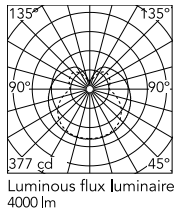

### Physical

Colour	Chrome
Net weight (kg)	4.25
Package volume (m3)	0.13
IP internal	20

### Photometric Files

[LDT / IES](#) LDT

## Schematic light drawing