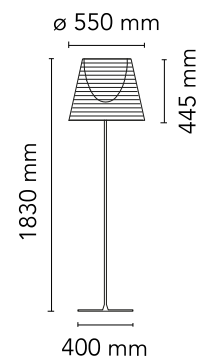

## KTribe Floor 3

Designed by Philippe Starck, 2007

Halogen - 250W

Floor lamp providing diffused lighting. Base, rod support and diffuser support in die-cast, polished and chrome-plated Zamak alloy. Galvanized P04 steel base cover. Injectionmolded PC (polycarbonate) opal inner diffuser and support for the lamp-holder. Outer diffusers in transparent or fumée PMMA (polymethylmethacrylate), and silver or bronze on the inner surface, by vacuum aluminum coating. Injection-molded PC (polycarbonate) upper ring, completely transparent or transparent diffuser and silver diffuser) or transparent brown for the outer bronze diffuser. On the cable there is the electronic dimmer which allows the regulation of light brightness.

### Main specifications

EAN	8059607005866
Mounting	Floor
Environments	Indoor dry location
Light Source Type	Bulb
Lamp category	Halogen
Lamp holders	E27
Ilcos	HSGS
Number of heads	1
Power (W)	250

### Physical

Colour	Transparent
Net weight (kg)	16
Package volume (m3)	0.73
IP internal	20