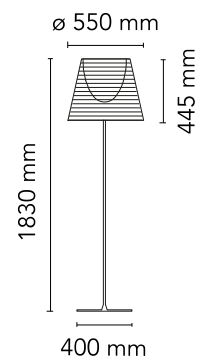

FLOS

F6301004 Aluminized Silver

KTribe Floor 3

Designed by Philippe Starck, 2007

Halogen - 250W

Floor lamp providing diffused lighting. Base, rod support and diffuser support in die-cast, polished and chrome-plated Zamak alloy. Galvanized P04 steel base cover. Injectionmolded PC (polycarbonate) opal inner diffuser and support for the lamp-holder. Outer diffusers in transparent or fumée PMMA (polymethylmethacrylate), and silver or bronze on the inner surface, by vacuum aluminum coating. Injection-molded PC (polycarbonate) upper ring, completely transparent or transparent diffuser and silver diffuser) or transparent brown for the outer bronze diffuser. On the cable there is the electronic dimmer which allows the regulation of light brightness.

Are you a professional and your project needs consulting and support?

[BOOK AN APPOINTMENT](#)

Main specifications

EAN	8059607005873
Mounting	Floor
Environments	Indoor dry location
Light Source Type	Bulb
Lamp category	Halogen
Lamp holders	E27
Ilcos	HSGS
Number of heads	1
Power (W)	250

Physical

Colour	Aluminized Silver
Net weight (kg)	16
Package volume (m3)	0.73
IP internal	20

Download

Mounting instructions	↓ PDF
Spare Parts	↓ PDF

Photometric

Lighting type	Indirect, Direct
Light distribution	Symmetric