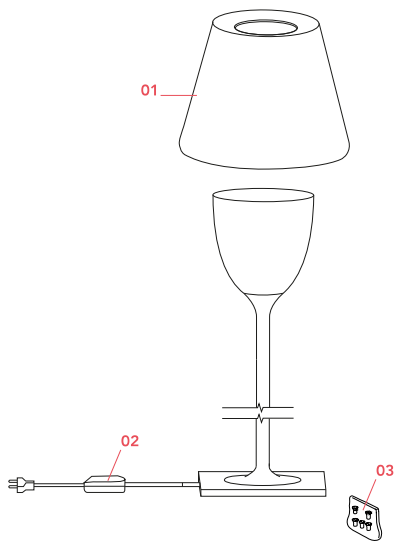

Spare Parts

01.	Aluminized silver diffuser assembly	F6298004
02.	Led rondo' dimmer 220/240v 40-250w 4-100w	RF28045
03.	Kit of 5 white feed pads for base	RF3020100

DOWNLOAD