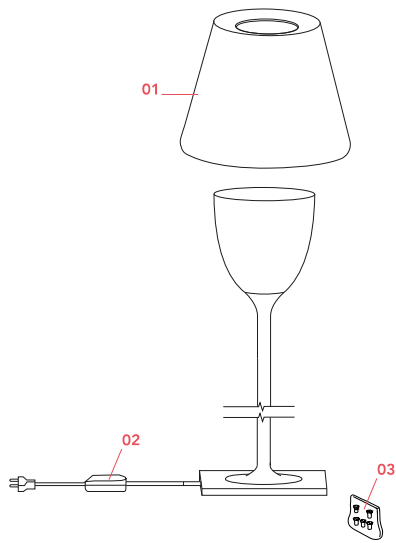

Spare Parts

01.	Fumé diffuser assembly	F6298030
02.	Led rondo' dimmer 220/240v 40-250w 4-100w	RF28045
03.	Kit of 5 white feed pads for base	RF3020100

DOWNLOAD