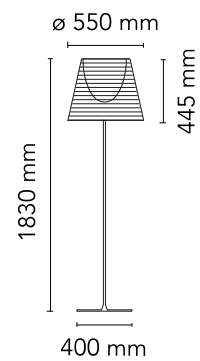

FLOS

■ F6301030 Fumée

KTribe Floor 3

Designed by Philippe Starck, 2007

Halogen - 250W

Floor lamp providing diffused lighting. Base, rod support and diffuser support in die-cast, polished and chrome-plated Zamak alloy. Galvanized P04 steel base cover. Injectionmolded PC (polycarbonate) opal inner diffuser and support for the lamp-holder. Outer diffusers in transparent or fumée PMMA (polymethylmethacrylate), and silver or bronze on the inner surface, by vacuum aluminum coating. Injection-molded PC (polycarbonate) upper ring, completely transparent or transparent diffuser and silver diffuser) or transparent brown for the outer bronze diffuser. On the cable there is the electronic dimmer which allows the regulation of light brightness.

Are you a professional and your project needs consulting and support?

[BOOK AN APPOINTMENT](#)

Main specifications

EAN	8059607005897
Mounting	Floor
Environments	Indoor dry location
Light Source Type	Bulb
Lamp category	Halogen
Lamp holders	E27
Ilcos	HSGS
Number of heads	1
Power (W)	250

Physical

Colour	Fumée
Net weight (kg)	16
Package volume (m3)	0.73
IP internal	20

Download

Mounting instructions	↓ PDF
Spare Parts	↓ PDF

Photometric

Lighting type	Indirect, Direct
Light distribution	Symmetric