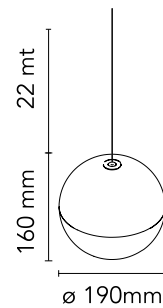

21W - 1515lm - 2700K

Suspension lamp providing diffused light. Black, white or blue varnished die-cast aluminium body coated with clear soft-touch varnish. Optical diffuser in opal PC. Suspension system of 22 metres with Kevlar reinforced coaxial cable. Available with wall/ceiling connection in black PC and power supply with floor switch in black varnished PC. The on/off switch is electronic with optical and touch dimm mechanism included or touch dimm and CASAMBI Ready version. Dimmer included. Compulsory to add either floor switch or ceiling/wall rose.

Are you a professional and your project needs consulting and support?

BOOK AN APPOINTMENT