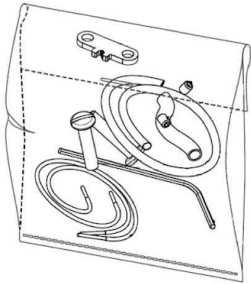

## Spare Parts

- |     |   |           |
|-----|---|-----------|
| 01. | Kit with white hooks and white cable clamps             | RF6480109 |
| 01. | String Light black hooks & cable clamps 5-unit kit      | RF6480130 |
| 02. | Power supply unit for led                               | RF22934   |
| 03. | Kit with allen key and screws for ceiling rose assembly | RF6480200 |
| 03. | Kit with allen key and screws for ceiling rose assembly | RFU648200 |

RF6480109

Kit with white hooks and white cable clamps

RF6480130

String Light black hooks & cable clamps 5-unit kit

RF22934

Power supply unit for led

RF6480200

Kit with allen key and screws for ceiling rose assembly

RFU648200

Kit with allen key and screws for ceiling rose assembly