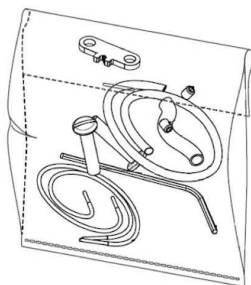

## Spare Parts

- |     |   |           |
|-----|---|-----------|
| 01. | Kit with white hooks and white cable clamps             | RF6480109 |
| 01. | String Light black hooks & cable clamps 5-unit kit      | RF6480130 |
| 02. | Power supply unit for led                               | RF22934   |
| 03. | Kit with allen key and screws for ceiling rose assembly | RF6480200 |
| 03. | Kit with allen key and screws for ceiling rose assembly | RFU648200 |

RF6480109

Kit with white hooks and white cable clamps

RF6480130

String Light black hooks & cable clamps 5-unit kit

RF22934

Power supply unit for led

RF6480200

Kit with allen key and screws for ceiling rose assembly