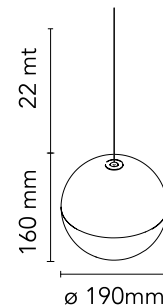

FLOS

F6498009 White

String Light - Sphere head - 22mt cable - CASAMBI Ready

Designed by Michael Anastassiades, 2014

21W - 1515lm - 2700K

Suspension lamp providing diffused light. Black, white or blue varnished die-cast aluminium body coated with clear soft-touch varnish. Optical diffuser in opal PC. Suspension system of 22 metres with Kevlar reinforced coaxial cable. Available with wall/ceiling connection in black PC and power supply with floor switch in black varnished PC. The on/off switch is electronic with optical and touch dimm mechanism included or touch dimm and CASAMBI Ready version. Dimmer included. Compulsory to add either floor switch or ceiling/wall rose.

Are you a professional and your project needs consulting and support?

BOOK AN APPOINTMENT

Main specifications

EAN	8059607042328
Mounting	Suspension
Environments	Indoor dry location
Light Source Type	LED
LED type	LED array
Power (W)	21
System flux (lm)	1515

Physical

Colour	White
Cord length (mm)	22000
Net weight (kg)	1.27
Package height (mm)	300
Package width (mm)	300
Package length (mm)	300
Package volume (m3)	0.03
IP internal	20

Download

Mounting instructions	↓ PDF
Mounting instructions	↓ PDF
Mounting instructions	↓ PDF
Spare Parts	↓ PDF