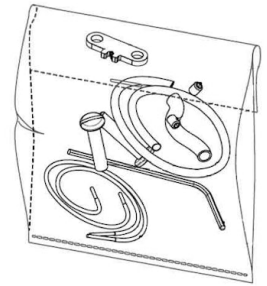

F6482009

String Light Canopy in White

OPTIONAL

F6485009

String Light Cable

Spare Parts

- | | | |
|-----|---|-----------|
| 01. | Kit with white hooks and white cable clamps | RF6480109 |
| 02. | Power supply unit for led | RF22934 |
| 03. | Kit with allen key and screws for ceiling rose assembly | RF6480200 |
| 03. | Kit with allen key and screws for ceiling rose assembly | RFU648200 |

DOWNLOAD

RF6480109
Kit with white hooks and white
cable clamps

RF22934
Power supply unit for led

RF6480200
Kit with allen key and screws for
ceiling rose assembly

RFU648200
Kit with allen key and screws for
ceiling rose assembly