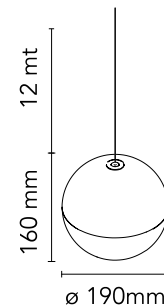

FLOS

F6488009 White

String Light - Sphere head - 12mt cable - CASAMBI Ready

Designed by Michael Anastassiades, 2014

21W - 1515lm - 2700K

Suspension lamp providing diffused light. Black, white or blue varnished die-cast aluminium body coated with clear soft-touch varnish. Optical diffuser in opal PC. Suspension system of 12 metres with Kevlar reinforced coaxial cable. Available with wall/ceiling connection in black PC and power supply with floor switch in black varnished PC. The on/off switch is electronic with optical and touch dimm mechanism included or touch dimm and CASAMBI Ready version. Dimmer included. Compulsory to add either floor switch or ceiling/wall rose.

Are you a professional and your project needs consulting and support?

[BOOK AN APPOINTMENT](#)