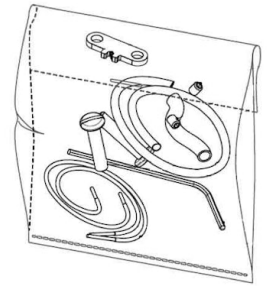

## Spare Parts

- |     |   |           |
|-----|---|-----------|
| 01. | Kit with white hooks and white cable clamps             | RF6480109 |
| 02. | Power supply unit for led                               | RF22934   |
| 03. | Kit with allen key and screws for ceiling rose assembly | RF6480200 |
| 03. | Kit with allen key and screws for ceiling rose assembly | RFU648200 |

**DOWNLOAD**

RF6480109  
Kit with white hooks and white  
cable clamps

RF22934  
Power supply unit for led

RF6480200  
Kit with allen key and screws for  
ceiling rose assembly

RFU648200  
Kit with allen key and screws for  
ceiling rose assembly