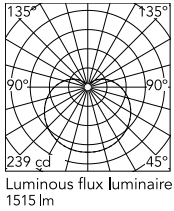

Schematic light drawing

Ecodesign and Energy Labelling

This product contains a light source of energy efficiency class D

Replaceable (LED only)
light source by a
professional

Photometric

Lighting type	Total
Light distribution	Roto symmetric
CCT (K)	2700

Electrical

Insulation class	III
Main voltage (Vac)	48
Forward voltage (V)	48
LED voltage Vf (Vdc)	null
Driver	Remote excluded
Dimming type	Electronic 48V
Batteries inside	No
Charging min time	No