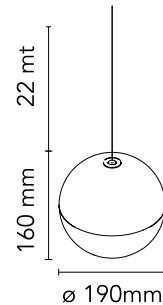

FLOS

F6498014 Blue

String Light - Sphere head - 22mt cable - CASAMBI Ready

Designed by Michael Anastassiades, 2014

21W - 1515lm - 2700K

Suspension lamp providing diffused light. Black, white or blue varnished die-cast aluminium body coated with clear soft-touch varnish. Optical diffuser in opal PC. Suspension system of 22 metres with Kevlar reinforced coaxial cable. Available with wall/ceiling connection in black PC and power supply with floor switch in black varnished PC. The on/off switch is electronic with optical and touch dimm mechanism included or touch dimm and CASAMBI Ready version. Dimmer included. Compulsory to add either floor switch or ceiling/wall rose.

Are you a professional and your project needs consulting and support?

[BOOK AN APPOINTMENT](#)