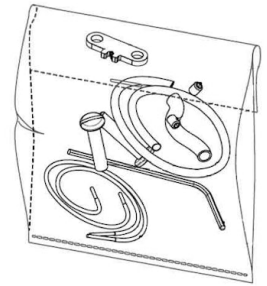

F6482014

String Light Canopy in Blue

OPTIONAL

F6485014

String Light Cable

Spare Parts

- | | | |
|-----|---|-----------|
| 01. | Kit with white hooks and white cable clamps | RF6480109 |
| 02. | Power supply unit for led | RF22934 |
| 03. | Kit with allen key and screws for ceiling rose assembly | RF6480200 |
| 03. | Kit with allen key and screws for ceiling rose assembly | RFU648200 |

DOWNLOAD

RF6480109
Kit with white hooks and white cable clamps

RF22934
Power supply unit for led

RF6480200
Kit with allen key and screws for ceiling rose assembly

RFU648200
Kit with allen key and screws for ceiling rose assembly