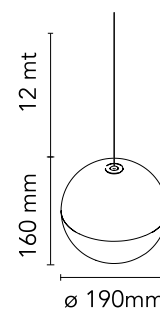

FLOS

F6486014 Blue

String Light - Sphere head - 12mt cable

Designed by Michael Anastassiades, 2014

21W - 1515lm - 2700K

Suspension lamp providing diffused light. Black, white or blue varnished die-cast aluminium body coated with clear soft-touch varnish. Optical diffuser in opal PC. Suspension system of 12 metres with Kevlar reinforced coaxial cable. Available with wall/ceiling connection in black PC and power supply with floor switch in black varnished PC. The on/off switch is electronic with optical and touch dimm mechanism included or touch dimm and CASAMBI Ready version. Dimmer included. Compulsory to add either floor switch or ceiling/wall rose.

Are you a professional and your project needs consulting and support?

[BOOK AN APPOINTMENT](#)