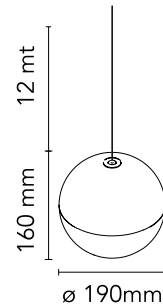

FLOS

F6488014 Blue

String Light - Sphere head - 12mt cable - CASAMBI Ready

Designed by Michael Anastassiades, 2014

21W - 1515lm - 2700K

Suspension lamp providing diffused light. Black, white or blue varnished die-cast aluminium body coated with clear soft-touch varnish. Optical diffuser in opal PC. Suspension system of 12 metres with Kevlar reinforced coaxial cable. Available with wall/ceiling connection in black PC and power supply with floor switch in black varnished PC. The on/off switch is electronic with optical and touch dimm mechanism included or touch dimm and CASAMBI Ready version. Dimmer included. Compulsory to add either floor switch or ceiling/wall rose.

Are you a professional and your project needs consulting and support?

[BOOK AN APPOINTMENT](#)