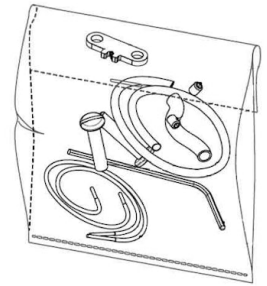

F6482014

String Light Canopy in Blue

OPTIONAL

F6485014

String Light Cable

Spare Parts

- | | | |
|-----|---|-----------|
| 01. | Kit with white hooks and white cable clamps | RF6480109 |
| 02. | Power supply unit for led | RF22934 |
| 03. | Kit with allen key and screws for ceiling rose assembly | RF6480200 |
| 03. | Kit with allen key and screws for ceiling rose assembly | RFU648200 |

DOWNLOAD

RF6480109
Kit with white hooks and white
cable clamps

RF22934
Power supply unit for led

RF6480200
Kit with allen key and screws for
ceiling rose assembly

RFU648200
Kit with allen key and screws for
ceiling rose assembly