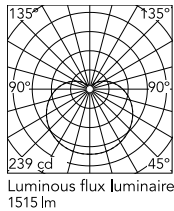

Schematic light drawing

Ecodesign and Energy Labelling

This product contains a light source of energy efficiency class D

Replaceable (LED only)
light source by a
professional

Photometric

Lighting type	Total
Light distribution	Roto symmetric
CCT (K)	2700

Electrical

Insulation class	III
Main voltage (Vac)	48
Forward voltage (V)	48
LED voltage Vf (Vdc)	null
Driver	Remote excluded
Dimming type	Electronic 48V
Batteries inside	No
Charging min time	No