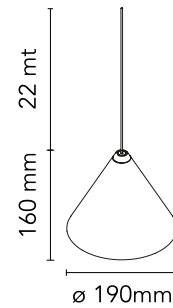

FLOS

■ F6497030 Black

String Light - Cone head - 22mt cable

Designed by Michael Anastassiades, 2014

21W - 1035lm - 2700K

Suspension lamp providing diffused light. Black, white or blue varnished die-cast aluminium body coated with clear soft-touch varnish. Optical diffuser in opal PC. Suspension system of 22 metres with Kevlar reinforced coaxial cable. Available with wall/ceiling connection in black PC and power supply with floor switch in black varnished PC. The on/off switch is electronic with optical and touch dimm mechanism included or touch dimm and CASAMBI Ready version. Dimmer included. Compulsory to add either floor switch or ceiling/wall rose.

Are you a professional and your project needs consulting and support?

[BOOK AN APPOINTMENT](#)

Main specifications

EAN	8059607041567
Mounting	Suspension
Environments	Indoor dry location
Light Source Type	LED
LED type	LED array
Power (W)	21
System flux (lm)	1035

Physical

Colour	Black
Cord length (mm)	22000
Net weight (kg)	1.15
Package height (mm)	300
Package width (mm)	300
Package length (mm)	300
Package volume (m3)	0.03
IP internal	20

Download

Mounting instructions	↓ PDF
Mounting instructions	↓ PDF
Mounting instructions	↓ PDF
Spare Parts	↓ PDF