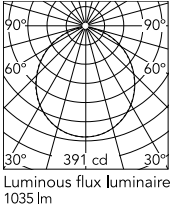

Schematic light drawing

Ecodesign and Energy Labelling

This product contains a light source of energy efficiency class D

Replaceable (LED only)
light source by a
professional

Photometric

Lighting type	Direct
Light distribution	Roto symmetric
CCT (K)	2700

Electrical

Insulation class	III
Main voltage (Vac)	48
Forward voltage (V)	48
LED voltage Vf (Vdc)	null
Driver	Remote excluded
Dimmable	Yes
Dimming type	Electronic 48V
Dimming interface	Dimmer Integrated
Batteries inside	No
Charging min time	No