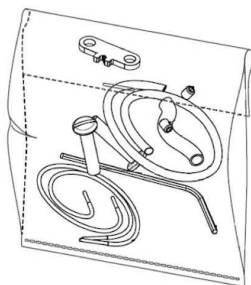

F6485030

String Light Kit cable

Spare Parts

- | | | |
|-----|---|-----------|
| 01. | Kit with white hooks and white cable clamps | RF6480109 |
| 01. | String Light black hooks & cable clamps 5-unit kit | RF6480130 |
| 02. | Power supply unit for led | RF22934 |
| 03. | Kit with allen key and screws for ceiling rose assembly | RF6480200 |
| 03. | Kit with allen key and screws for ceiling rose assembly | RFU648200 |

DOWNLOAD

RF6480109

Kit with white hooks and white cable clamps

RF6480130

String Light black hooks & cable clamps 5-unit kit

RF22934

Power supply unit for led

RF6480200

Kit with allen key and screws for ceiling rose assembly

RFU648200

Kit with allen key and screws for ceiling rose assembly