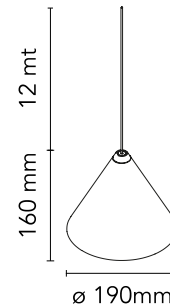

FLOS

■ F6489030 Black

String Light - Cone head - 12mt cable - CASAMBI Ready

Designed by Michael Anastassiades, 2014

21W - 1035lm - 2700K

Suspension lamp providing diffused light. Black, white or blue varnished die-cast aluminium body coated with clear soft-touch varnish. Optical diffuser in opal PC. Suspension system of 12 metres with Kevlar reinforced coaxial cable. Available with wall/ceiling connection in black PC and power supply with floor switch in black varnished PC. The on/off switch is electronic with optical and touch dimm mechanism included or touch dimm and CASAMBI Ready version. Dimmer included. Compulsory to add either floor switch or ceiling/wall rose.

Are you a professional and your project needs consulting and support?

[BOOK AN APPOINTMENT](#)

Main specifications

EAN	8059607042175
Mounting	Suspension
Environments	Indoor dry location
Light Source Type	LED
LED type	LED array
Power (W)	21
System flux (lm)	1035

Physical

Colour	Black
Cord length (mm)	12000
Net weight (kg)	1
Package height (mm)	300
Package width (mm)	300
Package length (mm)	300
Package volume (m3)	0.03
IP internal	20

Download

Mounting instructions	↓ PDF
Mounting instructions	↓ PDF
Mounting instructions	↓ PDF
Spare Parts	↓ PDF

Photometric Files

Technical Drawings

Bim	↓ ZIP
---------------------	-----------------------

Schematic light drawing

Luminous flux Luminaire
1035 lm

Photometric

Lighting type	Direct
Light distribution	Roto symmetric
CCT (K)	2700