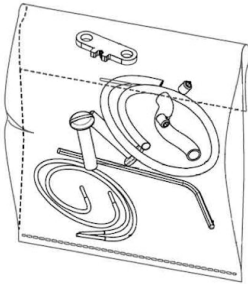

REQUIRED

F6484030

String Light Floor switch

OPTIONAL

F6485030

String Light Kit cable

Spare Parts

- | | | |
|-----|---|-----------|
| 01. | Kit with white hooks and white cable clamps | RF6480109 |
| 01. | String Light black hooks & cable clamps 5-unit kit | RF6480130 |
| 02. | Power supply unit for led | RF22934 |
| 03. | Kit with allen key and screws for ceiling rose assembly | RF6480200 |
| 03. | Kit with allen key and screws for ceiling rose assembly | RFU648200 |

DOWNLOAD

RF6480109

Kit with white hooks and white cable clamps

RF6480130

String Light black hooks & cable clamps 5-unit kit

RF22934

Power supply unit for led

RF6480200

Kit with allen key and screws for ceiling rose assembly

RFU648200

Kit with allen key and screws for ceiling rose assembly