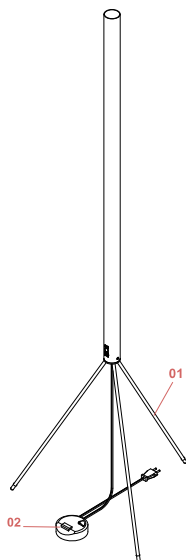

FLOS

 F3772035 Red

Luminator

Designed by Achille and Pier Giacomo Castiglioni, 1954

Floor lamp providing indirect light. Bulb with reflector. Iron stem with painted finish. Painted galvanized metal legs.

Are you a professional and your project needs consulting and support?

Physical

Colour	Red
Cord length (mm)	2800
Net weight (kg)	3.7
Package height (mm)	120
Package width (mm)	1515
Package length (mm)	140
Package volume (m3)	0.03
IP internal	20

Download

[Mounting instructions](#)  PDF

[Spare Parts](#)  PDF

Photometric Files

[LDT / IES](#)  LDT

Technical Drawings

[2D](#)  ZIP

[3D](#)  ZIP

Photometric

Lighting type	Indirect
Light distribution	Symmetric

Notes

Dimmable Switch included

Bulbs

NOT INCLUDED

RF32366

LED Lamp 12W E27 220-240V

2700K R125

Spare Parts