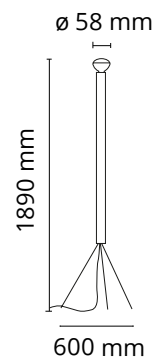

FLOS

 F3772035 Red

Luminator

Designed by Achille and Pier Giacomo Castiglioni, 1954

Floor lamp providing indirect light. Bulb with reflector. Iron stem with painted finish. Painted galvanized metal legs.

Are you a professional and your project needs consulting and support?

[BOOK AN APPOINTMENT](#)

Main specifications

EAN	8059607047064
Mounting	Floor
Environments	Indoor dry location
Light Source Type	Bulb
Lamp category	Halogen
Lamp holders	E27
Ilcos	HSGSR
Number of heads	1
Power (W)	105

Physical

Colour	Red
Cord length (mm)	2800
Net weight (kg)	3.7
Package height (mm)	120
Package width (mm)	1515
Package length (mm)	140
Package volume (m3)	0.03
IP internal	20

Download

[Mounting instructions](#)  PDF