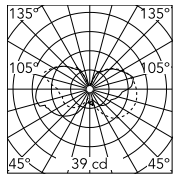

Schematic light drawing

Luminous flux luminaire
241 lm

Photometric

Lighting type	Total
Light distribution	Asymmetric
CCT (K)	2700

Electrical

Insulation class	II
Frequency (Hz)	50/60
Main voltage (Vac)	230
LED voltage Vf (Vdc)	null
Dimmable	No
Dimming interface	Switch Integrated (Not Dimmable)
Plug type	Type C
Batteries inside	No
Charging min time	No