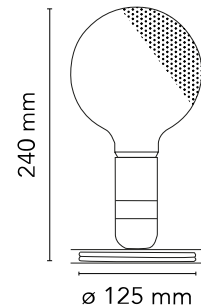

## Lampadina

Designed by Achille Castiglioni, 1972

LED retrofit - 5W - 241lm - 2700K

Table lamp providing direct, diffused light. Anodized aluminum base serves to contain excess power cord. Bakelite lamp-holder, painted to match the switch in the orange and black colors. Clear globe lamp is partially sandblasted to diffuse the light.

### Main specifications

EAN	8059607033289
Mounting	Table
Environments	Indoor dry location
Light Source Type	Bulb
Lamp category	LED retrofit
Lamp type	G125
Lamp holders	E27
Bulb finish	Semifrosted
Number of heads	1
Power (W)	5
System flux (lm)	241

### Physical

Colour	White
Cord length (mm)	2300
Net weight (kg)	0.35
Package volume (m3)	0.01
IP internal	20