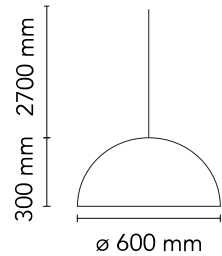

Halogen - 105W

Suspension luminaire providing diffused lighting. Hemispherical, mechanically-processed cast plaster diffuser, painted white inside. Outer finish: rust, glossy black, glossy white or matte gold. Plaster diffuser support in die-cast aluminum alloy, liquid-painted white. Molded upper bushing in die-cast, polished aluminum alloy, protected with transparent paint on the entire visible part. Upper cable gland and blocking ring nut in black injection-molded PC (polycarbonate). Shaped, galvanized adjustment screws. Transparent, injection-molded, upper and lower silicone shock absorbers. Lamp holder and fixing support in black injection-molded PPS (polyphenylene sulfide). Flashed and blown opal glass diffuser. Molded fixing ring nut in die-cast aluminum alloy with alodine plating. Skygarden 1 frieze in photo-etched and mechanically drawn AISI 304 steel. Molded and galvanized steel ceiling attachment Gray, injection-molded PA6 (Nylon) rose.