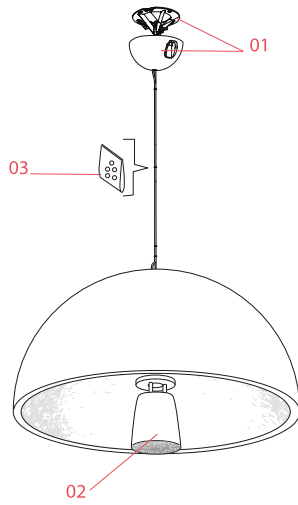

FLOS

■ F0002030 Glossy Black

Skygarden 2

Designed by Marcel Wanders, 2007

Halogen - 205W

Suspension luminaire providing diffused lighting. Hemispherical, mechanically-processed cast plaster diffuser, painted white inside. Outer finish: rust, glossy black, glossy white or matte gold. Plaster diffuser support in die-cast aluminum alloy. Upper cable gland and blocking ring nut in black injection-molded PC. Shaped, adjustment screws. Transparent, injection-molded, upper and lower silicone shock absorbers. Lampholder and fixing support in PPS. Flashed and blown opal glass diffuser. Molded fixing ring nut in die-cast aluminum alloy with alodine plating. Frieze in photo-etched and mechanically drawn AISI 304 steel. Molded and galvanized steel ceiling attachment. Gray, injection-molded PC rose, painted the same color as the body.

Photometric Files

LDT / IES	↓ LDT
---------------------------	-------

Technical Drawings

2D	↓ ZIP
3D	↓ ZIP
Bim	↓ ZIP

Schematic light drawing

Beam Angle: 118°

h(m)	E(lx)	D(m)
1	729	3.36
2	182	6.72
3	81	10.08
4	46	13.44
5	29	16.79

Bulbs

NOT INCLUDED

RF29388

LED T46 Lamp E27 20W 2700K

Dimmable

Spare Parts

- | | | |
|-----|----------------------------|-----------|
| 01. | Kit of quantity 5 or rings | RF6420230 |
| 02. | Glass diffuser assembly | RF6420100 |
| 03. | Kit of 5 or rings | RF05382 |