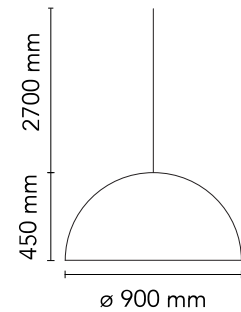

FLOS

■ F0002030 Glossy Black

Skygarden 2

Designed by Marcel Wanders, 2007

Halogen - 205W

Suspension luminaire providing diffused lighting. Hemispherical, mechanically-processed cast plaster diffuser, painted white inside. Outer finish: rust, glossy black, glossy white or matte gold. Plaster diffuser support in die-cast aluminum alloy. Upper cable gland and blocking ring nut in black injection-molded PC. Shaped, adjustment screws. Transparent, injection-molded, upper and lower silicone shock absorbers. Lampholder and fixing support in PPS. Flashed and blown opal glass diffuser. Molded fixing ring nut in die-cast aluminum alloy with alodine plating. Frieze in photo-etched and mechanically drawn AISI 304 steel. Molded and galvanized steel ceiling attachment. Gray, injection-molded PC rose, painted the same color as the body.

Are you a professional and your project needs consulting and support?

[BOOK AN APPOINTMENT](#)

Main specifications

EAN	8059607012901
Mounting	Suspension
Environments	Indoor dry location
Light Source Type	Bulb
Lamp category	Halogen
Lamp holders	E27
Ilcos	HSGS
Number of heads	1
Power (W)	205

Physical

Colour	Glossy Black
Cord length (mm)	2700
Net weight (kg)	29
Package height (mm)	680
Package width (mm)	1120
Package length (mm)	1120
Package volume (m3)	0.85
IP internal	20

Download

Mounting instructions	↓ PDF
Spare Parts	↓ PDF

Photometric Files

LDT / IES	↓ LDT
---------------------------	-------

Technical Drawings

2D	↓ ZIP
3D	↓ ZIP
Bim	↓ ZIP

Schematic light drawing

Beam Angle: 118°

h(m)	E(lx)	D(m)
1	729	3.36
2	182	6.72
3	81	10.08
4	46	13.44
5	29	16.79