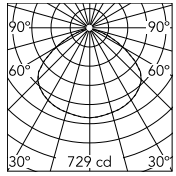

Physical

Colour	Glossy Black
Cord length (mm)	2700
Net weight (kg)	29
Package height (mm)	680
Package width (mm)	1120
Package length (mm)	1120
Package volume (m3)	0.85
IP internal	20

Download

Mounting instructions	↓ PDF
Spare Parts	↓ PDF

Photometric Files

LDT / IES	↓ LDT
---------------------------	-------

Technical Drawings

2D	↓ ZIP
3D	↓ ZIP
Bim	↓ ZIP

Schematic light drawing

Beam Angle: 118°

h(m)	E(lx)	D(m)
1	729	3.36
2	182	6.72
3	81	10.08
4	46	13.44
5	29	16.79