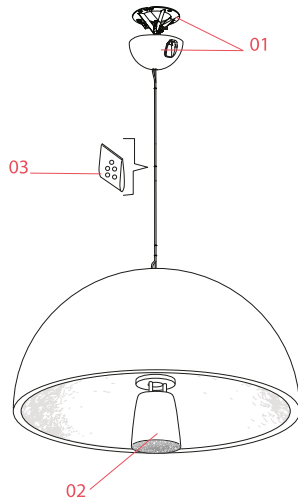

FLOS

F0002047 Rusty Brown

Skygarden 2

Designed by Marcel Wanders, 2007

Halogen - 205W

Suspension luminaire providing diffused lighting. Hemispherical, mechanically-processed cast plaster diffuser, painted white inside. Outer finish: rust, glossy black, glossy white or matte gold. Plaster diffuser support in die-cast aluminum alloy. Upper cable gland and blocking ring nut in black injection-molded PC. Shaped, adjustment screws. Transparent, injection-molded, upper and lower silicone shock absorbers. Lampholder and fixing support in PPS. Flashed and blown opal glass diffuser. Molded fixing ring nut in die-cast aluminum alloy with alodine plating. Frieze in photo-etched and mechanically drawn AISI 304 steel. Molded and galvanized steel ceiling attachment. Gray, injection-molded PC rose, painted the same color as the body.

Technical Drawings

2D	↓ ZIP
3D	↓ ZIP
Bim	↓ ZIP

IP
20

Schematic light drawing

Beam Angle: 118°

h(m)	E(lx)	D(m)
1	729	3.36
2	182	6.72
3	81	10.08
4	46	13.44
5	29	16.79

Luminous flux luminaire
4210 lm

Photometric

Bulbs

NOT INCLUDED

RF29388

LED T46 Lamp E27 20W 2700K

Dimmable

Spare Parts

- | | | |
|-----|----------------------------|-----------|
| 01. | Rust ceiling rose assembly | RF6420247 |
| 02. | Glass diffuser assembly | RF6420100 |
| 03. | Kit of 5 or rings | RF05382 |