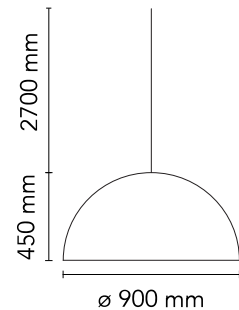

FLOS

F0002047 Rusty Brown

Skygarden 2

Designed by Marcel Wanders, 2007

Halogen - 205W

Suspension luminaire providing diffused lighting. Hemispherical, mechanically-processed cast plaster diffuser, painted white inside. Outer finish: rust, glossy black, glossy white or matte gold. Plaster diffuser support in die-cast aluminum alloy. Upper cable gland and blocking ring nut in black injection-molded PC. Shaped, adjustment screws. Transparent, injection-molded, upper and lower silicone shock absorbers. Lampholder and fixing support in PPS. Flashed and blown opal glass diffuser. Molded fixing ring nut in die-cast aluminum alloy with alodine plating. Frieze in photo-etched and mechanically drawn AISI 304 steel. Molded and galvanized steel ceiling attachment. Gray, injection-molded PC rose, painted the same color as the body.

Are you a professional and your project needs consulting and support?

[BOOK AN APPOINTMENT](#)

Main specifications

EAN	8059607012932
Mounting	Suspension
Environments	Indoor dry location
Light Source Type	Bulb
Lamp category	Halogen
Lamp holders	E27
Ilcos	HSGS
Number of heads	1
Power (W)	205

Physical

Colour	Rusty Brown
Cord length (mm)	2700
Net weight (kg)	29
Package volume (m3)	0.85
IP internal	20

Download

Mounting instructions	↓ PDF
Spare Parts	↓ PDF

Photometric Files

LDT / IES	↓ LDT
---------------------------	-----------------------

Technical Drawings

2D	↓ ZIP
3D	↓ ZIP
Bim	↓ ZIP

IP
20

Schematic light drawing

Beam Angle: 118°

h(m)	E(lx)	D(m)
1	729	3.36
2	182	6.72
3	81	10.08
4	46	13.44
5	29	16.79

Luminous flux luminaire
4210 lm

Photometric