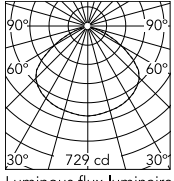

Physical

Colour	Rusty Brown
Cord length (mm)	2700
Net weight (kg)	29
Package volume (m3)	0.85
IP internal	20

Download

Mounting instructions	↓ PDF
Spare Parts	↓ PDF

Photometric Files

LDT / IES	↓ LDT
---------------------------	-----------------------

Technical Drawings

2D	↓ ZIP
3D	↓ ZIP
Bim	↓ ZIP

IP
20

Schematic light drawing

Beam Angle: 118°

h(m)	E(lx)	D(m)
1	729	3.36
2	182	6.72
3	81	10.08
4	46	13.44
5	29	16.79

Luminous flux luminaire
4210 lm

Photometric