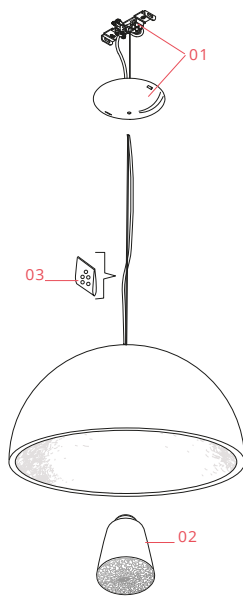

Spare Parts

01.	Rust ceiling rose assembly	RF6410147
02.	Skygarden 1 glass diffuser	RF6410100
03.	Kit of 5 or rings	RF05382

DOWNLOAD