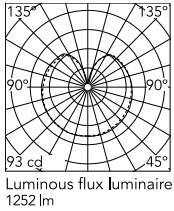

Physical

Colour	White
Cord length (mm)	2700
Net weight (kg)	2.55
Package volume (m3)	0.07
IP internal	20

Download

Mounting instructions [↓ PDF](#)

Spare Parts [↓ PDF](#)

Photometric Files

LDT / IES [↓ LDT](#)

Technical Drawings

2D [↓ ZIP](#)

3D [↓ ZIP](#)

[🔒 Bim](#) [↓ ZIP](#)

Schematic light drawing

Photometric

Lighting type	Total
Light distribution	Roto symmetric

Electrical