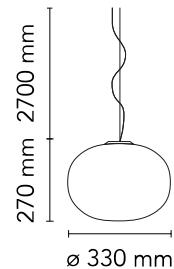

Halogen - 150W

Suspension lamp providing diffused light. Diffuser consisting of an externally acid-etched, hand blown, flashed opaline glass. Gloss white painted pressed steel diffuser support. 30% fiberglass reinforced injection-molded polyamide rose; pressed and galvanized ceiling fitting. Steel suspension cable.

Are you a professional and your project needs consulting and support?

BOOK AN APPOINTMENT