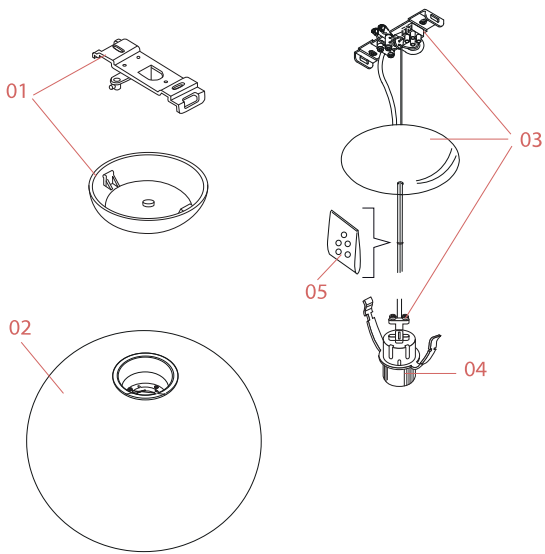

FLOS

F3005061 White

Glo-Ball Suspension 1

Designed by Jasper Morrison, 1998

Halogen - 150W

Suspension lamp providing diffused light. Diffuser consisting of an externally acid-etched, hand blown, flashed opaline glass. Gloss white painted pressed steel diffuser support. 30% fiberglass reinforced injection-molded polyamide rose; pressed and galvanized ceiling fitting. Steel suspension cable.

Technical Drawings

2D [↓ ZIP](#)

3D [↓ ZIP](#)

[🔒 Bim](#) [↓ ZIP](#)

Schematic light drawing

Photometric

Lighting type	Total
Light distribution	Roto symmetric

Electrical

Bulbs

NOT INCLUDED

RF32288

LED Lamp E27 15W 2700K T38

NOT INCLUDED

RF32289

LED Lamp E27 15W 3000K T38

Spare Parts

- | | | |
|-----|-------------------------------------|-----------|
| 01. | White rose assembly | RA3690209 |
| 02. | Glo-Ball 1 white diffuser | F3007061 |
| 03. | Glo-ball electrical wiring assembly | F3006061 |
| 04. | New version lamp holder | RF2500200 |
| 05. | Kit of 5 or rings | RF05382 |