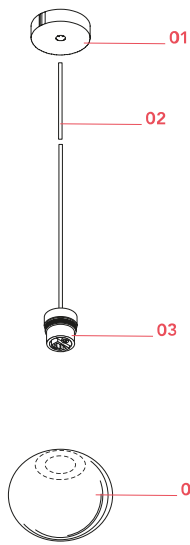

FLOS

F4195009 White

Mini Glo-Ball Suspension

Designed by Jasper Morrison, 2006

Halogen - 25W

Suspension lamp providing diffused light. Diffuser consisting of an externally acidetched, hand blown, flashed opaline glass. White painted, injection-molded PPS lamp-holder support.

Physical

Colour	White
Cord length (mm)	2700
Net weight (kg)	0.67
Package height (mm)	190
Package width (mm)	190
Package length (mm)	190
Package volume (m3)	0.01
IP internal	20

Download

[Mounting instructions](#)  PDF

Bulbs

NOT INCLUDED

RF28425

LED BiPin Lamp G9 3W 2700K
Non Dimmable

NOT INCLUDED

RF26520

LED Lamp 2W 240lm G9 220-
240 2700K T13 Non Dimmable

Spare Parts

- | | | |
|-----|--|-----------|
| 01. | S1 ceiling rose assembly | RF6256001 |
| 02. | 5 meter sil/fep 2x0,75
transparent electrical cable | RF4190200 |
| 03. | G9 5600 lamp holder | RF12818 |
| 04. | Mini Glo-Ball Suspension new
diffuser assembly | RF4195200 |