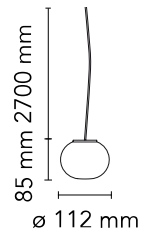

FLOS

F4195009 White

Mini Glo-Ball Suspension

Designed by Jasper Morrison, 2006

Halogen - 25W

Suspension lamp providing diffused light. Diffuser consisting of an externally acidetched, hand blown, flashed opaline glass. White painted, injection-molded PPS lamp-holder support.

Are you a professional and your project needs consulting and support?

[BOOK AN APPOINTMENT](#)

Main specifications

EAN	8059607020074
Mounting	Suspension
Environments	Indoor dry location
Light Source Type	Bulb
Lamp category	Halogen
Lamp holders	G9
Ilcos	HSGS
Number of heads	1
Power (W)	25

Physical

Colour	White
Cord length (mm)	2700
Net weight (kg)	0.67
Package height (mm)	190
Package width (mm)	190
Package length (mm)	190
Package volume (m3)	0.01
IP internal	20

Download

[Mounting instructions](#)  PDF