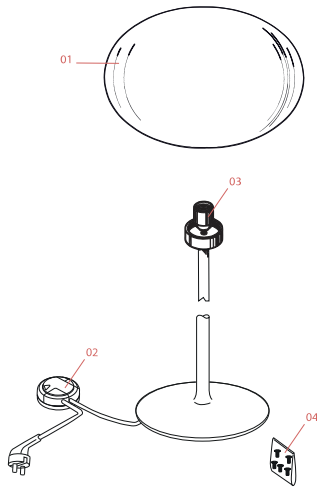

FLOS

F3030000 Silver

Glo-Ball Floor 3

Designed by Jasper Morrison, 1998

Halogen - 150W

Floor lamp providing diffused light. Diffuser consisting of an externally acid-etched, hand blown, flashed opaline glass and a die-cast threaded ring nut with alodine plating finish. Gray or black painted high-thickness steel base and stem and die-cast aluminum diffuser support. On the cable there is the electronic dimmer which allows the regulation of light brightness.

Physical

Colour	Silver
Cord length (mm)	1800
Net weight (kg)	17.65
Package volume (m3)	0.53
IP internal	20

Download

[Mounting instructions](#) PDF

[Spare Parts](#) PDF

Photometric Files

[LDT / IES](#) LDT

Technical Drawings

RF26259

LED Lamp 18W E27 2700K
Dimmable

NOT INCLUDED

RF32289

LED Lamp E27 15W 3000K T38

Spare Parts

- | | | |
|-----|---|-----------|
| 01. | Glo-Ball 2 opal diffuser. Grey
Base | F3055061 |
| 02. | Led rondo' dimmer 220/240v 40-
250w 4-100w | RF28045 |
| 03. | New version lamp holder | RF2500200 |
| 04. | Kit of 5 white feed pads for base | RF3020100 |