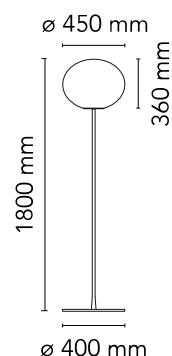

FLOS

F3030000 Silver

Glo-Ball Floor 3

Designed by Jasper Morrison, 1998

Halogen - 150W

Floor lamp providing diffused light. Diffuser consisting of an externally acid-etched, hand blown, flashed opaline glass and a die-cast threaded ring nut with alodine plating finish. Gray or black painted high-thickness steel base and stem and die-cast aluminum diffuser support. On the cable there is the electronic dimmer which allows the regulation of light brightness.

Are you a professional and your project needs consulting and support?

[BOOK AN APPOINTMENT](#)

Main specifications

EAN	8059607002483
Mounting	Floor
Environments	Indoor dry location
Light Source Type	Bulb
Lamp category	Halogen
Lamp holders	E27
Ilcos	HSGS
Number of heads	1
Power (W)	150

Physical

Colour	Silver
Cord length (mm)	1800
Net weight (kg)	17.65
Package volume (m3)	0.53
IP internal	20

Download

[Mounting instructions](#) PDF

[Spare Parts](#) PDF

Photometric Files

[LDT / IES](#) LDT

Technical Drawings