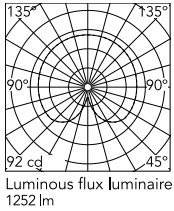

Schematic light drawing

Photometric

Lighting type	Total
Light distribution	Roto symmetric

Electrical

Insulation class	II
Frequency (Hz)	50/60
Main voltage (Vac)	220-240
LED voltage Vf (Vdc)	null
Dimmable	Yes
Dimming interface	Dimmer Integrated
Plug type	Type C
Batteries inside	No
Charging min time	No