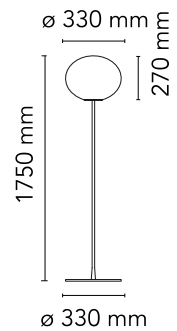

## Glo-Ball Floor 2

Designed by Jasper Morrison, 1998

Halogen - 150W

Floor lamp providing diffused light. Diffuser consisting of an externally acid-etched, hand blown, flashed opaline glass and a die-cast threaded ring nut with alodine plating finish. Gray or black painted high-thickness steel base and stem and die-cast aluminum diffuser support. On the cable there is the electronic dimmer which allows the regulation of light brightness.

### Main specifications

EAN	8059607002582
Mounting	Floor
Environments	Indoor dry location
Light Source Type	Bulb
Lamp category	Halogen
Lamp holders	E27
Ilcos	HSGS
Number of heads	1
Power (W)	150

### Physical

Colour	Silver
Cord length (mm)	1800
Net weight (kg)	12.36
Package volume (m3)	0.34
IP internal	20