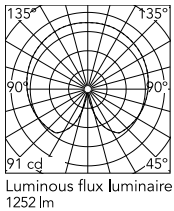

Schematic light drawing

Photometric

Lighting type	Total
Light distribution	Roto symmetric

Electrical

Insulation class	II
Frequency (Hz)	50/60
Main voltage (Vac)	220-240
LED voltage Vf (Vdc)	null
Dimmable	Yes
Dimming interface	Dimmer Integrated
Plug type	Type C
Batteries inside	No
Charging min time	No