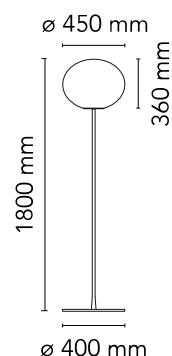

FLOS

■ F3030031 Matte Black

Glo-Ball Floor 3

Designed by Jasper Morrison, 1998

Halogen - 150W

Floor lamp providing diffused light. Diffuser consisting of an externally acid-etched, hand blown, flashed opaline glass and a die-cast threaded ring nut with alodine plating finish. Gray or black painted high-thickness steel base and stem and die-cast aluminum diffuser support. On the cable there is the electronic dimmer which allows the regulation of light brightness.

Are you a professional and your project needs consulting and support?

BOOK AN APPOINTMENT

Main specifications

EAN	8059607002490
Mounting	Floor
Environments	Indoor dry location
Light Source Type	Bulb
Lamp category	Halogen
Lamp holders	E27
Ilcos	HSGS
Number of heads	1
Power (W)	150

Physical

Colour	Matte Black
Cord length (mm)	1800
Net weight (kg)	17.65
Package volume (m3)	0.53
IP internal	20

Download

Mounting instructions [↓ PDF](#)

Spare Parts [↓ PDF](#)

Photometric Files

LDT / IES [↓ LDT](#)

Technical Drawings

2D [↓ ZIP](#)

3D [↓ ZIP](#)

[🔒 Bim](#) [↓ ZIP](#)

Schematic light drawing

Photometric

Lighting type	Total
Light distribution	Roto symmetric

Electrical