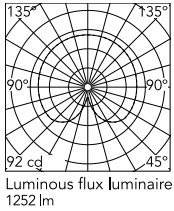

Physical

Colour	Matte Black
Cord length (mm)	1800
Net weight (kg)	17.65
Package volume (m3)	0.53
IP internal	20

Download

Mounting instructions [↓ PDF](#)

Spare Parts [↓ PDF](#)

Photometric Files

LDT / IES [↓ LDT](#)

Technical Drawings

2D [↓ ZIP](#)

3D [↓ ZIP](#)

[🔒 Bim](#) [↓ ZIP](#)

Schematic light drawing

Photometric

Lighting type	Total
Light distribution	Roto symmetric

Electrical