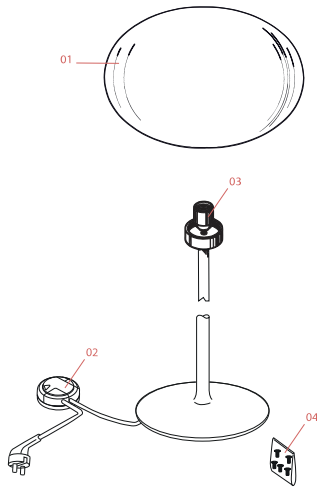

FLOS

■ F3030031 Matte Black

Glo-Ball Floor 3

Designed by Jasper Morrison, 1998

Halogen - 150W

Floor lamp providing diffused light. Diffuser consisting of an externally acid-etched, hand blown, flashed opaline glass and a die-cast threaded ring nut with alodine plating finish. Gray or black painted high-thickness steel base and stem and die-cast aluminum diffuser support. On the cable there is the electronic dimmer which allows the regulation of light brightness.

RF26259

LED Lamp 18W E27 2700K
Dimmable

NOT INCLUDED

RF32289

LED Lamp E27 15W 3000K T38

Spare Parts

- | | | |
|-----|---|-----------|
| 01. | Glo-Ball 2 opal diffuser. Black
Base | F3055031 |
| 02. | Led rondo' dimmer 220/240v 40-
250w 4-100w | RF28045 |
| 03. | New version lamp holder | RF2500200 |
| 04. | Kit of 5 white feed pads for base | RF3020100 |