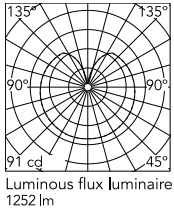

Physical

Colour	Matte Black
Cord length (mm)	1800
Net weight (kg)	12.36
Package volume (m3)	0.34
IP internal	20

Download

Mounting instructions [↓ PDF](#)

Spare Parts [↓ PDF](#)

Photometric Files

LDT / IES [↓ LDT](#)

Technical Drawings

2D [↓ ZIP](#)

3D [↓ ZIP](#)

[Bim](#) [↓ ZIP](#)

Schematic light drawing

Photometric

Lighting type	Total
Light distribution	Roto symmetric

Electrical