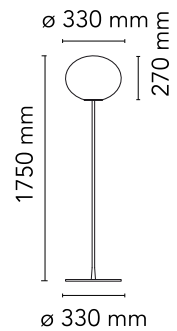

FLOS

■ F3032031 Matte Black

Glo-Ball Floor 2

Designed by Jasper Morrison, 1998

Halogen - 150W

Floor lamp providing diffused light. Diffuser consisting of an externally acid-etched, hand blown, flashed opaline glass and a die-cast threaded ring nut with alodine plating finish. Gray or black painted high-thickness steel base and stem and die-cast aluminum diffuser support. On the cable there is the electronic dimmer which allows the regulation of light brightness.

Are you a professional and your project needs consulting and support?

BOOK AN APPOINTMENT

Main specifications

EAN	8059607002599
Mounting	Floor
Environments	Indoor dry location
Light Source Type	Bulb
Lamp category	Halogen
Lamp holders	E27
Ilcos	HSGS
Number of heads	1
Power (W)	150

Physical

Colour	Matte Black
Cord length (mm)	1800
Net weight (kg)	12.36
Package volume (m3)	0.34
IP internal	20

Download

Mounting instructions [↓ PDF](#)

Spare Parts [↓ PDF](#)

Photometric Files

LDT / IES [↓ LDT](#)

Technical Drawings

2D [↓ ZIP](#)

3D [↓ ZIP](#)

[Bim](#) [↓ ZIP](#)

Schematic light drawing

Photometric

Lighting type	Total
Light distribution	Roto symmetric

Electrical