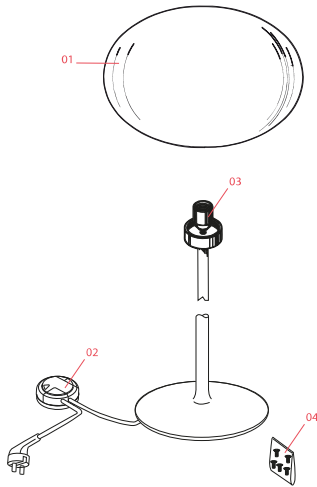

FLOS

■ F3032031 Matte Black

Glo-Ball Floor 2

Designed by Jasper Morrison, 1998

Halogen - 150W

Floor lamp providing diffused light. Diffuser consisting of an externally acid-etched, hand blown, flashed opaline glass and a die-cast threaded ring nut with alodine plating finish. Gray or black painted high-thickness steel base and stem and die-cast aluminum diffuser support. On the cable there is the electronic dimmer which allows the regulation of light brightness.

Technical Drawings

2D [↓ ZIP](#)

3D [↓ ZIP](#)

[Bim](#) [↓ ZIP](#)

Schematic light drawing

Photometric

Lighting type	Total
Light distribution	Roto symmetric

Electrical

Bulbs

NOT INCLUDED

RF32288

LED Lamp E27 15W 2700K T38

NOT INCLUDED

RF32289

LED Lamp E27 15W 3000K T38

Spare Parts