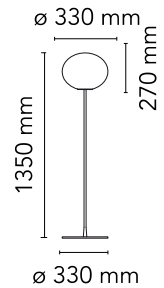

## Glo-Ball Floor 1

Designed by Jasper Morrison, 1998

Halogen - 150W

Floor lamp providing diffused light. Diffuser consisting of an externally acid-etched, hand blown, flashed opaline glass and a die-cast threaded ring nut with alodine plating finish. Gray or black painted high-thickness steel base and stem and die-cast aluminum diffuser support. On the cable there is the electronic dimmer which allows the regulation of light brightness.

### Main specifications

|                   |                     |
|-------------------|---------------------|
| EAN               | 8059607002551       |
| Mounting          | Floor               |
| Environments      | Indoor dry location |
| Light Source Type | Bulb                |
| Lamp category     | Halogen             |
| Lamp holders      | E27                 |
| Ilcos             | HSGS                |
| Number of heads   | 1                   |
| Power (W)         | 150                 |

### Physical

|                     |             |
|---------------------|-------------|
| Colour              | Matte Black |
| Cord length (mm)    | 2300        |
| Net weight (kg)     | 12          |
| Package volume (m3) | 0.27        |
| IP internal         | 20          |