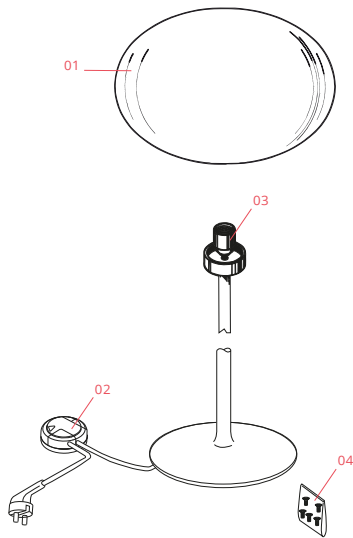

## Glo-Ball Floor 1

Designed by Jasper Morrison, 1998

Halogen - 150W

Floor lamp providing diffused light. Diffuser consisting of an externally acid-etched, hand blown, flashed opaline glass and a die-cast threaded ring nut with alodine plating finish. Gray or black painted high-thickness steel base and stem and die-cast aluminum diffuser support. On the cable there is the electronic dimmer which allows the regulation of light brightness.

## Schematic light drawing

## Bulbs

NOT INCLUDED

RF32288

LED Lamp E27 15W 2700K T38

NOT INCLUDED

RF32289

LED Lamp E27 15W 3000K T38

## Spare Parts

- |     |   |           |
|-----|---|-----------|
| 01. | Glo-Ball 1 opal diffuser. Black<br>Base       | F3050031  |
| 02. | Led rondo' dimmer 220/240v 40-<br>250w 4-100w | RF28045   |
| 03. | New version lamp holder                       | RF2500200 |
| 04. | Kit of 5 white feed pads for base             | RF3020100 |