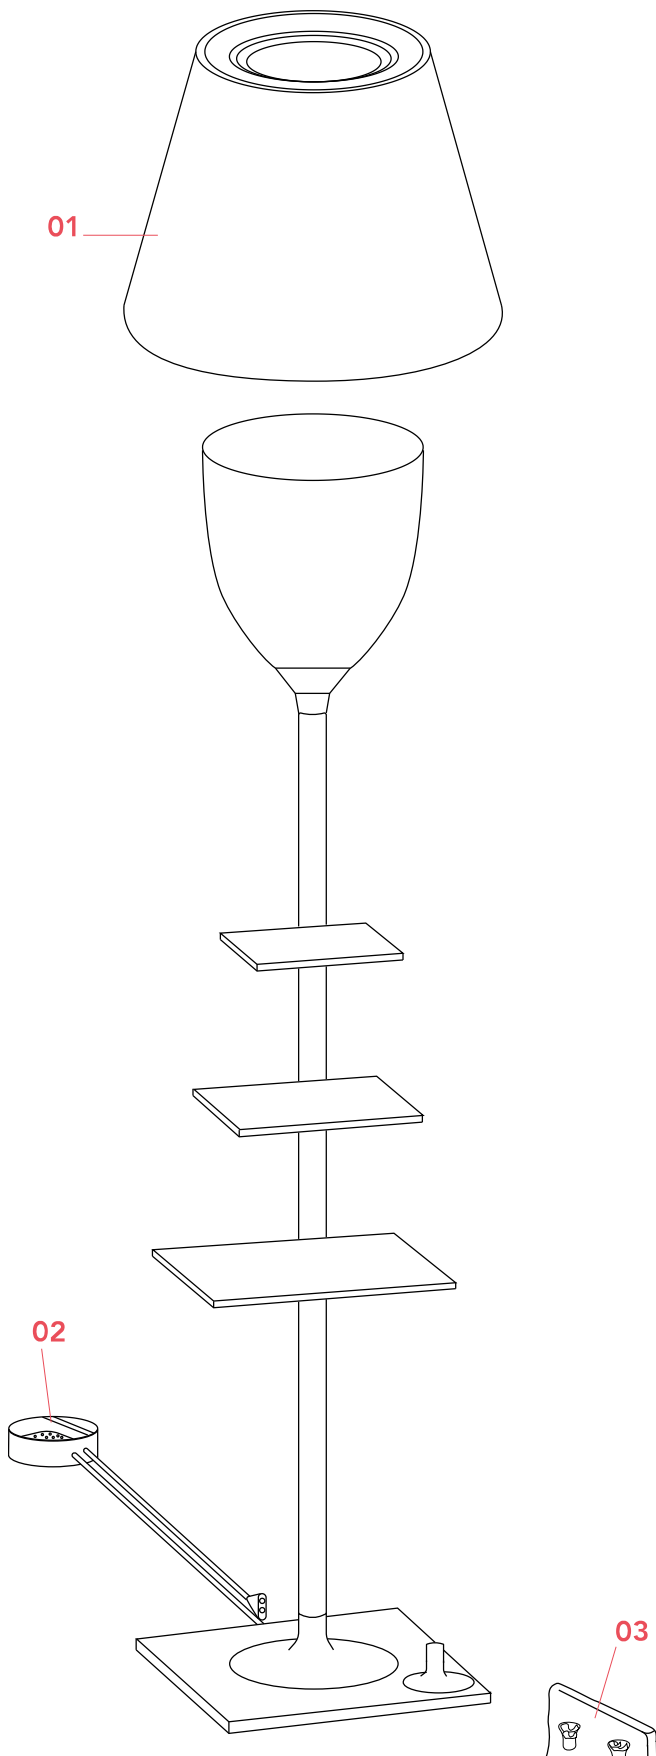

Spare Parts

01.	Ktribe Floor/Table 2 fumée diffuser assembly	F6278000
02.	Led rondo' dimmer 220/240v 40- 250w 4-100w	RF28045

DOWNLOAD