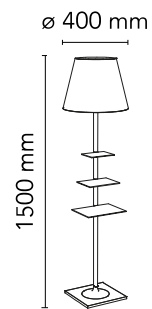

FLOS

F1011000 Transparent

Bibliothèque Nationale

Designed by Philippe Starck, 2013

Halogen - 150W

Floor lamp with diffuse light. Base, rod stand and diffuser stand in chrome-plated die-cast zinc. Base cover in zinc-plated P04 steel sheet. Internal diffuser and lamp-holder stand in opal coloured injection die-stamped PC. The external diffusers are available in matching PVC fabric, injection die-stamped methacrylate with clear or smoke-grey finish, or in silver or bronze on the inner surface, by vacuum aluminum coating. Upper ring in clear injection die-stamped PC. Brackets in polished stainless steel. A USB outlet placed on the base enables the most common smartphones and tablets to be recharged (max 2A).

Are you a professional and your project needs consulting and support?

[BOOK AN APPOINTMENT](#)

Main specifications

EAN	8059607001035
Mounting	Floor
Environments	Indoor dry location
Light Source Type	Bulb
Lamp category	Halogen
Lamp holders	E27
Ilcos	HSGS
Number of heads	1
Power (W)	150

Physical

Colour	Transparent
Cord length (mm)	2010
Net weight (kg)	10.87
Package volume (m3)	0.39
IP internal	20

Download

[Mounting instructions](#) PDF

[Spare Parts](#) PDF

Photometric Files

[LDT / IES](#) ZIP