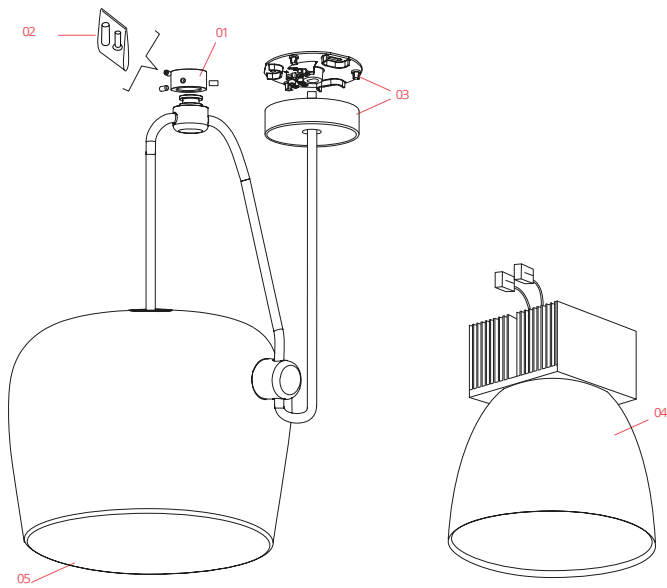

FLOS

F0090054 Light Silver Anodized

Aim

Designed by Ronan & Erwan Bouroullec, 2013

16W - 895lm - 2700K - CRI> 90

Suspended light fitting. Body in varnished aluminium sheet, shade in photo-etched optical polycarbonate. Internal reflector in photo-etched ABS. Orientable body. Powered directly from mains. The LED can be dimmed with a «Triac for Led» dimmer approved by Flos. Flos does not respond in case of wrong electrical connection system installations. The cable has a useful length of 9 meters and thus the lamp can be suspended 3 meters from the ceiling. Multiple rose with capacity to connect up to 5 Aims also available.

Accessories & Power Supply

OPTIONAL

RF22227

Aim Dimmer

OPTIONAL

F0093030

Aim Multiple Canopy

Spare Parts