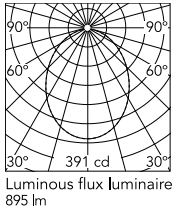

Schematic light drawing

Ecodesign and Energy Labelling

This product contains a light source of energy efficiency class F

Replaceable (LED only)
light source by a
professional

Photometric

Lighting type	Direct
Light distribution	Roto symmetric
CCT (K)	2700
CRI>	90

Electrical

Insulation class	II
Frequency (Hz)	50/60
Main voltage (Vac)	220-240
LED voltage Vf (Vdc)	null
Driver	Integrated
Dimmable	Yes
Dimming type	Mains Cut Dimming
Dimming interface	Remote Dimmable (Dimmer Not Included)
Batteries inside	No