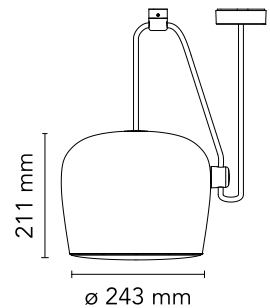

FLOS

F0090054 Light Silver Anodized

Aim

Designed by Ronan & Erwan Bouroullec, 2013

16W - 895lm - 2700K - CRI> 90

Suspended light fitting. Body in varnished aluminium sheet, shade in photo-etched optical polycarbonate. Internal reflector in photo-etched ABS. Orientable body. Powered directly from mains. The LED can be dimmed with a «Triac for Led» dimmer approved by Flos. Flos does not respond in case of wrong electrical connection system installations. The cable has a useful length of 9 meters and thus the lamp can be suspended 3 meters from the ceiling. Multiple rose with capacity to connect up to 5 Aims also available.

Are you a professional and your project needs consulting and support?

[BOOK AN APPOINTMENT](#)