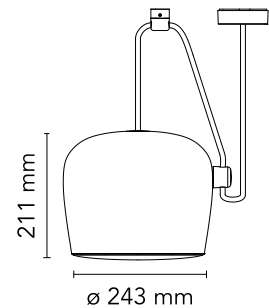

FLOS

F0090039 Ivy Anodized

Aim

Designed by Ronan & Erwan Bouroullec, 2013

16W - 895lm - 2700K - CRI> 90

Suspended light fitting. Body in varnished aluminium sheet, shade in photo-etched optical polycarbonate. Internal reflector in photo-etched ABS. Orientable body. Powered directly from mains. The LED can be dimmed with a «Triac for Led» dimmer approved by Flos. Flos does not respond in case of wrong electrical connection system installations. The cable has a useful length of 9 meters and thus the lamp can be suspended 3 meters from the ceiling. Multiple rose with capacity to connect up to 5 Aims also available.

Are you a professional and your project needs consulting and support?

BOOK AN APPOINTMENT