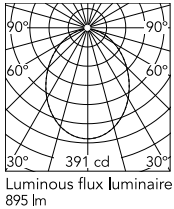

Schematic light drawing

Ecodesign and Energy Labelling

This product contains a light source of energy efficiency class F

Replaceable (LED only)
light source by a
professional

Photometric

Lighting type	Direct
Light distribution	Roto symmetric
CCT (K)	2700
CRI>	90

Electrical

Insulation class	II
Frequency (Hz)	50/60
Main voltage (Vac)	220-240
LED voltage Vf (Vdc)	null
Driver	Integrated
Dimmable	Yes
Dimming type	Mains Cut Dimming
Dimming interface	Remote Dimmable (Dimmer Not Included)
Batteries inside	No