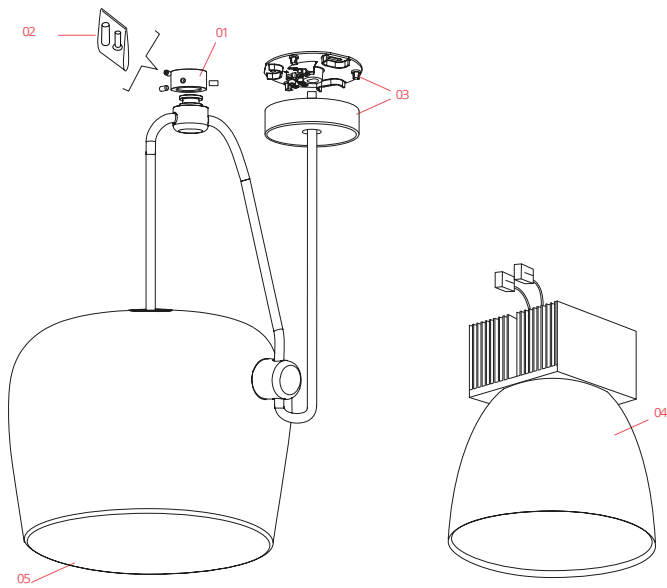

FLOS

F0090039 Ivy Anodized

Aim

Designed by Ronan & Erwan Bouroullec, 2013

16W - 895lm - 2700K - CRI> 90

Suspended light fitting. Body in varnished aluminium sheet, shade in photo-etched optical polycarbonate. Internal reflector in photo-etched ABS. Orientable body. Powered directly from mains. The LED can be dimmed with a «Triac for Led» dimmer approved by Flos. Flos does not respond in case of wrong electrical connection system installations. The cable has a useful length of 9 meters and thus the lamp can be suspended 3 meters from the ceiling. Multiple rose with capacity to connect up to 5 Aims also available.

Accessories & Power Supply

OPTIONAL

RF22227

Aim Dimmer

OPTIONAL

F0093030

Aim Multiple Canopy

Spare Parts