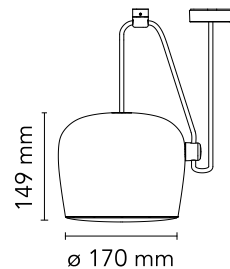

12W - 725lm - 2700K - CRI> 90

Suspended light fitting. Body in varnished aluminium sheet, shade in photo-etched optical polycarbonate. Internal reflector in photo-etched PC. Directionable body. Powered directly from mains. The LED can be dimmed with a «Triac for Led» dimmer approved by Flos. Flos does not respond in case of wrong electrical connection system installations. The cable has a useful length of 9 metres and thus the lamp can be suspended 3 metres from the ceiling. Multiple rose with capacity to connect up to 5 Aim Small also available.

Are you a professional and your project needs consulting and support?

[BOOK AN APPOINTMENT](#)