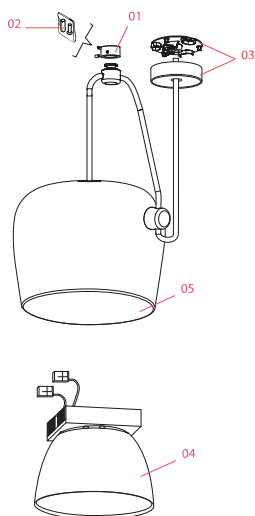

Spare Parts

DOWNLOAD