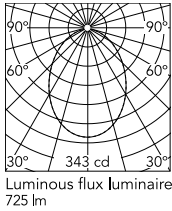

Schematic light drawing

Ecodesign and Energy Labelling

This product contains a light source of energy efficiency class F

Replaceable (LED only)
light source by a
professional

Photometric

Lighting type	Direct
Light distribution	Roto symmetric
CCT (K)	2700
CRI>	90

Electrical

Insulation class	II
Frequency (Hz)	50/60
Main voltage (Vac)	220-240
LED voltage Vf (Vdc)	null
Driver	Integrated
Dimmable	Yes
Dimming type	Mains Cut Dimming
Dimming interface	Remote Dimmable (Dimmer Not Included)
Batteries inside	No
Charging min time	No