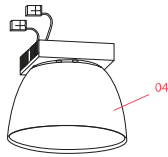

FLOS

F0095023 Blue Steel Anodized

Aim Small

Designed by Ronan & Erwan Bouroullec, 2014

12W - 725lm - 2700K - CRI> 90

Suspended light fitting. Body in varnished aluminium sheet, shade in photo-etched optical polycarbonate. Internal reflector in photo-etched PC. Directionable body. Powered directly from mains. The LED can be dimmed with a «Triac for Led» dimmer approved by Flos. Flos does not respond in case of wrong electrical connection system installations. The cable has a useful length of 9 metres and thus the lamp can be suspended 3 metres from the ceiling. Multiple rose with capacity to connect up to 5 Aim Small also available.

Accessories & Power Supply

OPTIONAL

RF22227

Aim Dimmer

OPTIONAL

F0093030

Aim Multiple Canopy

Spare Parts