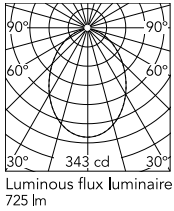

Schematic light drawing

Ecodesign and Energy Labelling

This product contains a light source of energy efficiency class F

Replaceable (LED only)
light source by a
professional

Photometric

Lighting type	Direct
Light distribution	Roto symmetric
CCT (K)	2700
CRI>	90

Electrical

Insulation class	II
Frequency (Hz)	50/60
Main voltage (Vac)	220-240
LED voltage Vf (Vdc)	null
Driver	Integrated
Dimmable	Yes
Dimming type	Mains Cut Dimming
Dimming interface	Remote Dimmable (Dimmer Not Included)
Batteries inside	No