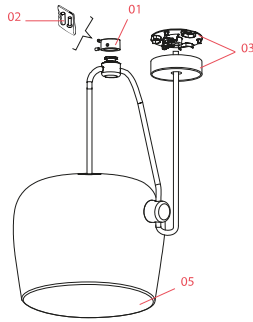

Accessories & Power Supply

OPTIONAL

RF22227

Aim Dimmer

OPTIONAL

F0093030

Aim Multiple Canopy

Spare Parts