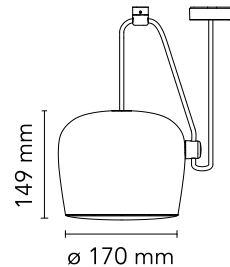

12W - 725lm - 2700K - CRI> 90

Suspended light fitting. Body in varnished aluminium sheet, shade in photo-etched optical polycarbonate. Internal reflector in photo-etched PC. Directionable body. Powered directly from mains. The LED can be dimmed with a «Triac for Led» dimmer approved by Flos. Flos does not respond in case of wrong electrical connection system installations. The cable has a useful length of 9 metres and thus the lamp can be suspended 3 metres from the ceiling. Multiple rose with capacity to connect up to 5 Aim Small also available.

Are you a professional and your project needs consulting and support?

BOOK AN APPOINTMENT