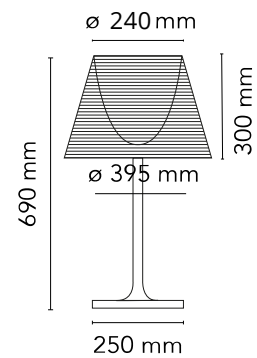

FLOS

F6303030 Fumée

KTribe Table 2

Designed by Philippe Starck, 2007

Halogen - 150W

Table luminaire providing diffused lighting. Base, rod support and diffuser support in diecast, polished and chrome-plated Zamak alloy. Base cover in black injection-molded PA (Nylon). Injection-molded PC (polycarbonate) opal inner diffuser. Outer diffusers in transparent or fumée PMMA (polymethylmethacrylate), and silver or bronze on the inner surface, by vacuum aluminum coating. Injection-molded PC (polycarbonate) upper ring, completely transparent or transparent diffuser and silver diffuser) or transparent brown for the outer bronze diffuser.

Are you a professional and your project needs consulting and support?

[BOOK AN APPOINTMENT](#)

Main specifications

EAN	8059607005996
Mounting	Table
Environments	Indoor dry location
Light Source Type	Bulb
Lamp category	Halogen
Lamp holders	E27
Ilcos	HSGS
Number of heads	1
Power (W)	150

Physical

Colour	Fumée
Cord length (mm)	1640
Net weight (kg)	4.5
Package volume (m3)	0.18
IP internal	20

Download

[Mounting instructions](#) PDF

[Spare Parts](#) PDF

Photometric Files

[LDT / IES](#) ZIP

Technical Drawings

[2D](#) ZIP

[3D](#) ZIP