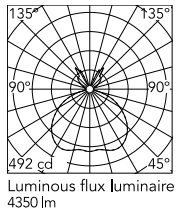

Physical

Colour	Aluminized Silver
Cord length (mm)	2700
Net weight (kg)	4.45
Package height (mm)	595
Package width (mm)	645
Package length (mm)	635
Package volume (m3)	0.24
IP internal	20

Download

Mounting instructions [↓ PDF](#)

Spare Parts [↓ PDF](#)

Photometric Files

LDT / IES [↓ LDT](#)

Technical Drawings

2D [↓ ZIP](#)

3D [↓ ZIP](#)

Schematic light drawing

Beam Angle: 122°