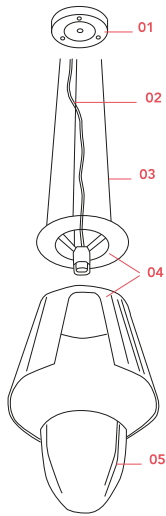

FLOS

F6258000 Aluminized Silver

KTribe Suspension 3

Designed by Philippe Starck, 2005

Halogen - 250W

Suspension lamp providing diffused light. PC (polycarbonate) inner diffuser, with opal white finish. Outer diffusers in transparent or fumée PMMA (polymethylmethacrylate), and silver or bronze on the inner surface, by vacuum aluminum coating. Three stainless steel cables, length 4000 mm for suspension of the diffuser assembly. White ceiling rose.

Physical

Colour	Aluminized Silver
Cord length (mm)	2700
Net weight (kg)	4.45
Package height (mm)	595
Package width (mm)	645
Package length (mm)	635
Package volume (m3)	0.24
IP internal	20

Download

Mounting instructions [↓ PDF](#)

Spare Parts [↓ PDF](#)

Photometric Files

LDT / IES [↓ LDT](#)

Technical Drawings

2D [↓ ZIP](#)

3D [↓ ZIP](#)

Schematic light drawing

Beam Angle: 122°

Bulbs

NOT INCLUDED

RF26998

LED 21W E27 2450lm 3000K
DIMMER

NOT INCLUDED

RF30429

LED Opal Lamp E27 21W 2700K
A65 Dimmable

Spare Parts