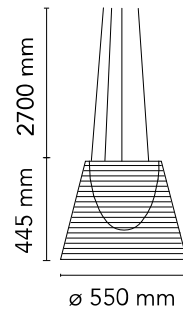

Halogen - 250W

Suspension lamp providing diffused light. PC (polycarbonate) inner diffuser, with opal white finish. Outer diffusers in transparent or fumée PMMA (polymethylmethacrylate), and silver or bronze on the inner surface, by vacuum aluminum coating. Three stainless steel cables, length 4000 mm for suspension of the diffuser assembly. White ceiling rose.

Are you a professional and your project needs consulting and support?

BOOK AN APPOINTMENT