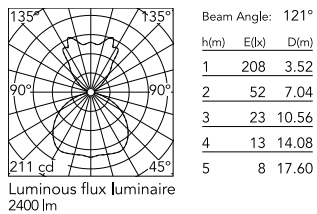

Physical

Colour	Fumée
Cord length (mm)	2700
Net weight (kg)	2.45
Package height (mm)	450
Package width (mm)	485
Package length (mm)	485
Package volume (m3)	0.11
IP internal	20

Download

Mounting instructions [↓ PDF](#)

Spare Parts [↓ PDF](#)

Photometric Files

LDT / IES [↓ LDT](#)

Technical Drawings

2D [↓ ZIP](#)

3D [↓ ZIP](#)

Schematic light drawing

Photometric