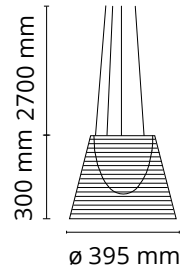

FLOS

F6257030 Fumée

KTribe Suspension 2

Designed by Philippe Starck, 2005

Halogen - 150W

Suspension lamp providing diffused light. PC (polycarbonate) inner diffuser, with opal white finish. Outer diffusers in transparent or fumée PMMA (polymethylmethacrylate), and silver or bronze on the inner surface, by vacuum aluminum coating. Three stainless steel cables, length 4000 mm for suspension of the diffuser assembly. White ceiling rose.

Are you a professional and your project needs consulting and support?

BOOK AN APPOINTMENT

Main specifications

EAN	8059607021439
Mounting	Suspension
Environments	Indoor dry location
Light Source Type	Bulb
Lamp category	Halogen
Lamp holders	E27
Ilcos	HSGS
Number of heads	1
Power (W)	150

Physical

Colour	Fumée
Cord length (mm)	2700
Net weight (kg)	2.45
Package height (mm)	450
Package width (mm)	485
Package length (mm)	485
Package volume (m3)	0.11
IP internal	20

Download

Mounting instructions [↓ PDF](#)