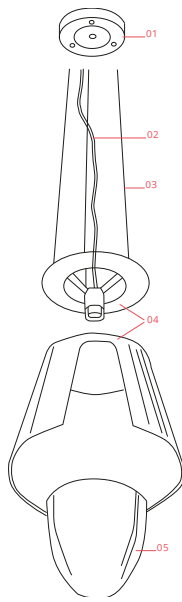

FLOS

F6257030 Fumée

KTribe Suspension 2

Designed by Philippe Starck, 2005

Halogen - 150W

Suspension lamp providing diffused light. PC (polycarbonate) inner diffuser, with opal white finish. Outer diffusers in transparent or fumée PMMA (polymethylmethacrylate), and silver or bronze on the inner surface, by vacuum aluminum coating. Three stainless steel cables, length 4000 mm for suspension of the diffuser assembly. White ceiling rose.

Physical

Colour	Fumée
Cord length (mm)	2700
Net weight (kg)	2.45
Package height (mm)	450
Package width (mm)	485
Package length (mm)	485
Package volume (m3)	0.11
IP internal	20

Download

Mounting instructions [↓ PDF](#)

Spare Parts [↓ PDF](#)

Photometric Files

LDT / IES [↓ LDT](#)

Technical Drawings

2D [↓ ZIP](#)

3D [↓ ZIP](#)

Schematic light drawing

Photometric

- | | | |
|-----|--|-----------|
| 01. | S2/S3 ceiling rose assembly | RF6257001 |
| 02. | 5 meter sil/fep 2x0,75
transparent electrical cable | RF4190200 |
| 03. | Steel cable packed 3 pieces mt.
3 | RF29875 |
| 04. | Wiring assembly and external
diffuser with support | RF6257005 |
| 05. | Ktribe S2 calibre internal diffuser | RF19802 |