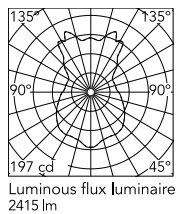

Physical

Colour	Aluminized Silver
Cord length (mm)	2700
Net weight (kg)	2.45
Package height (mm)	450
Package width (mm)	485
Package length (mm)	485
Package volume (m3)	0.11
IP internal	20

Download

[Mounting instructions](#)  PDF

[Spare Parts](#)  PDF

Photometric Files

[LDT / IES](#)  LDT

Technical Drawings

[2D](#)  ZIP

[3D](#)  ZIP

Schematic light drawing

Beam Angle: 98°