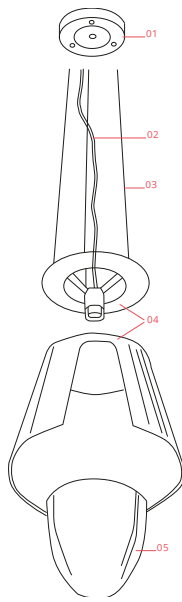

FLOS

F6257000 Aluminized Silver

KTribe Suspension 2

Designed by Philippe Starck, 2005

Halogen - 150W

Suspension lamp providing diffused light. PC (polycarbonate) inner diffuser, with opal white finish. Outer diffusers in transparent or fumée PMMA (polymethylmethacrylate), and silver or bronze on the inner surface, by vacuum aluminum coating. Three stainless steel cables, length 4000 mm for suspension of the diffuser assembly. White ceiling rose.

Physical

Colour	Aluminized Silver
Cord length (mm)	2700
Net weight (kg)	2.45
Package height (mm)	450
Package width (mm)	485
Package length (mm)	485
Package volume (m3)	0.11
IP internal	20

Download

[Mounting instructions](#)  PDF

[Spare Parts](#)  PDF

Photometric Files

[LDT / IES](#)  LDT

Technical Drawings

[2D](#)  ZIP

[3D](#)  ZIP

Schematic light drawing

Beam Angle: 98°

- | | | |
|-----|--|-----------|
| 01. | S2/S3 ceiling rose assembly | RF6257001 |
| 02. | 5 meter sil/fep 2x0,75
transparent electrical cable | RF4190200 |
| 03. | Steel cable packed 3 pieces mt.
3 | RF29875 |
| 04. | Wiring assembly and external
diffuser with support | RF6257002 |
| 05. | Ktribe S2 calibre internal diffuser | RF19802 |