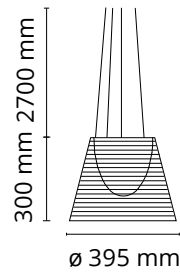

Halogen - 150W

Suspension lamp providing diffused light. PC (polycarbonate) inner diffuser, with opal white finish. Outer diffusers in transparent or fumée PMMA (polymethylmethacrylate), and silver or bronze on the inner surface, by vacuum aluminum coating. Three stainless steel cables, length 4000 mm for suspension of the diffuser assembly. White ceiling rose.

Are you a professional and your project needs consulting and support?

[BOOK AN APPOINTMENT](#)