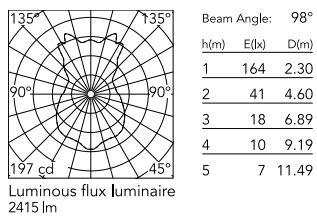

Schematic light drawing

Photometric

Lighting type	Total
Light distribution	Asymmetric

Electrical

Insulation class	II
Frequency (Hz)	50/60
Main voltage (Vac)	220-250
LED voltage Vf (Vdc)	null
Dimmable	Yes
Dimming interface	Remote Dimmable (Dimmer Not Included)
Batteries inside	No
Charging min time	No