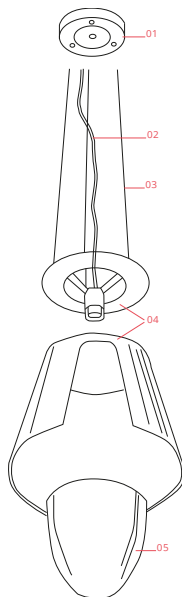

FLOS

F6257000A Transparent

KTribe Suspension 2

Designed by Philippe Starck, 2005

Halogen - 150W

Suspension lamp providing diffused light. PC (polycarbonate) inner diffuser, with opal white finish. Outer diffusers in transparent or fumée PMMA (polymethylmethacrylate), and silver or bronze on the inner surface, by vacuum aluminum coating. Three stainless steel cables, length 4000 mm for suspension of the diffuser assembly. White ceiling rose.

Physical

Colour	Transparent
Cord length (mm)	2700
Net weight (kg)	2.45
Package height (mm)	450
Package width (mm)	485
Package length (mm)	485
Package volume (m3)	0.11
IP internal	20

Download

[Mounting instructions](#)  PDF

- | | | |
|-----|--|-----------|
| 01. | S2/S3 ceiling rose assembly | RF6257001 |
| 02. | 5 meter sil/fep 2x0,75
transparent electrical cable | RF4190200 |
| 03. | Steel cable packed 3 pieces mt.
3 | RF29875 |
| 04. | Wiring assembly and external
diffuser with support | RF6257004 |
| 05. | Ktribe S2 calibre internal diffuser | RF19802 |