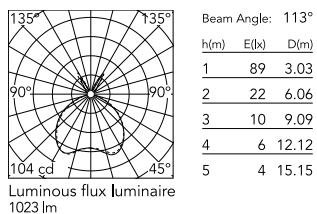

Schematic light drawing

Photometric

Lighting type	Indirect, Direct
Light distribution	Symmetric

Electrical

Insulation class	II
Frequency (Hz)	50/60
Main voltage (Vac)	220-250
LED voltage Vf (Vdc)	null
Dimmable	Yes
Dimming interface	Remote Dimmable (Dimmer Not Included)
Batteries inside	No
Charging min time	No