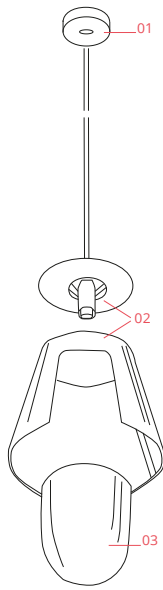

FLOS

F6256000 Aluminized Silver

KTribe Suspension 1

Designed by Philippe Starck, 2005

Halogen - 75W

Suspension lamp providing diffused light. PC (polycarbonate) inner diffuser, with opal white finish. Outer diffuser available in finishes: fumè, made in PMMA (polymethylmethacrylate) or silver, made by vacuum aluminum coating on the inner surface. Single support cable. White ceiling rose.

Physical

Colour	Aluminized Silver
Cord length (mm)	2700
Net weight (kg)	0.97
Package height (mm)	325
Package width (mm)	325
Package length (mm)	325
Package volume (m3)	0.03
IP internal	20

Download

[Mounting instructions](#) PDF

[Spare Parts](#) PDF

Photometric Files

[LDT / IES](#) LDT

Technical Drawings

[2D](#) ZIP

[3D](#) ZIP

Schematic light drawing

Photometric

Bulbs

NOT INCLUDED

RF26520

LED Lamp 2W 240lm G9 220-
240 2700K T13 Non Dimmable

NOT INCLUDED

RF28425

LED BiPin Lamp G9 3W 2700K
Non Dimmable

Spare Parts