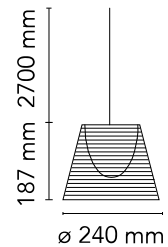

FLOS

F6256000 Aluminized Silver

KTribe Suspension 1

Designed by Philippe Starck, 2005

Halogen - 75W

Suspension lamp providing diffused light. PC (polycarbonate) inner diffuser, with opal white finish. Outer diffuser available in finishes: fumè, made in PMMA (polymethylmethacrylate) or silver, made by vacuum aluminum coating on the inner surface. Single support cable. White ceiling rose.

Are you a professional and your project needs consulting and support?

[BOOK AN APPOINTMENT](#)

Main specifications

EAN	8059607021378
Mounting	Suspension
Environments	Indoor dry location
Light Source Type	Bulb
Lamp category	Halogen
Lamp holders	G9
Ilcos	HSGS
Number of heads	1
Power (W)	75

Physical

Colour	Aluminized Silver
Cord length (mm)	2700
Net weight (kg)	0.97
Package height (mm)	325
Package width (mm)	325
Package length (mm)	325
Package volume (m3)	0.03
IP internal	20

Download

[Mounting instructions](#) PDF