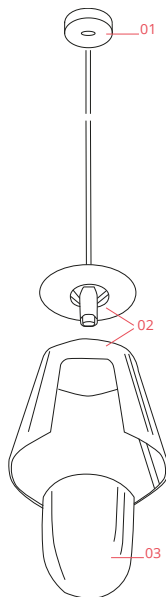

Spare Parts

01.	S1 ceiling rose assembly	RF6256001
02.	Lamp Holder wiring assembly with fumé external diffuser	RF6256005
03.	Ktribe S1 opal internal diffuser	RF25307

DOWNLOAD