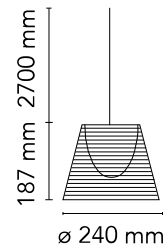

FLOS

F6256030 Fumée

KTribe Suspension 1

Designed by Philippe Starck, 2005

Halogen - 75W

Suspension lamp providing diffused light. PC (polycarbonate) inner diffuser, with opal white finish. Outer diffuser available in finishes: fumée, made in PMMA (polymethylmethacrylate) or silver, made by vacuum aluminum coating on the inner surface. Single support cable. White ceiling rose.

Are you a professional and your project needs consulting and support?

BOOK AN APPOINTMENT

Main specifications

EAN	8059607021385
Mounting	Suspension
Environments	Indoor dry location
Light Source Type	Bulb
Lamp category	Halogen
Lamp holders	G9
Ilcos	HSGS
Number of heads	1
Power (W)	75

Physical

Colour	Fumée
Cord length (mm)	2700
Net weight (kg)	0.97
Package height (mm)	325
Package width (mm)	325
Package length (mm)	325
Package volume (m3)	0.03
IP internal	20

Download

Mounting instructions [↓ PDF](#)

Spare Parts [↓ PDF](#)

Photometric Files

LDT / IES [↓ LDT](#)

Technical Drawings

2D [↓ ZIP](#)

3D [↓ ZIP](#)

Schematic light drawing

Beam Angle: 113°