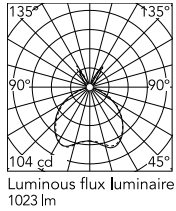

Physical

Colour	Fumée
Cord length (mm)	2700
Net weight (kg)	0.97
Package height (mm)	325
Package width (mm)	325
Package length (mm)	325
Package volume (m3)	0.03
IP internal	20

Download

Mounting instructions [↓ PDF](#)

Spare Parts [↓ PDF](#)

Photometric Files

LDT / IES [↓ LDT](#)

Technical Drawings

2D [↓ ZIP](#)

3D [↓ ZIP](#)

Schematic light drawing

Beam Angle: 113°