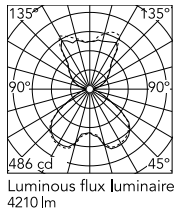

Schematic light drawing

Photometric

Lighting type	Total
Light distribution	Symmetric

Electrical

Insulation class	II
Frequency (Hz)	50/60
Main voltage (Vac)	220-240
LED voltage Vf (Vdc)	null
Dimmable	Yes
Dimming interface	Dimmer Integrated
Plug type	Type C
Batteries inside	No
Charging min time	No