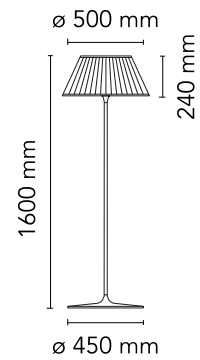

FLOS

F6109007 Fabric

Romeo Soft Floor

Designed by Philippe Starck, 1998

Halogen - 150W

Floor lamp providing diffused light. Acid-etched pressed borosilicate glass internal diffuser. Plissé cloth shade. Gray painted steel stem and die-cast aluminum base and yoke. Injection-molded transparent polycarbonate diffuser support. On the cable there is the electronic dimmer which allows the regulation of light brightness.

Are you a professional and your project needs consulting and support?

[BOOK AN APPOINTMENT](#)

Main specifications

EAN	8059607005484
Mounting	Floor
Environments	Indoor dry location
Light Source Type	Bulb
Lamp category	Halogen
Lamp holders	E27
Ilcos	HSGS
Number of heads	1
Power (W)	150

Physical

Colour	Fabric
Cord length (mm)	1350
Net weight (kg)	17.6
Package volume (m3)	0.3
IP internal	20

Download

[Mounting instructions](#) PDF

[Spare Parts](#) PDF

Photometric Files

[LDT / IES](#) LDT

Technical Drawings