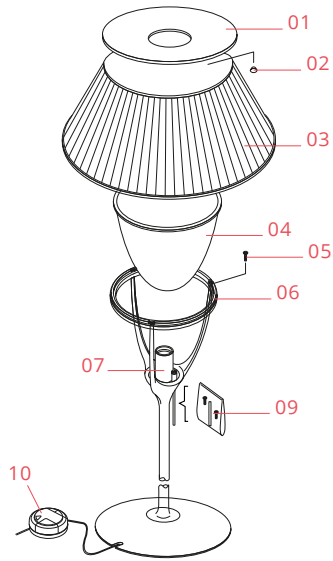

Physical

Colour	Fabric
Cord length (mm)	1350
Net weight (kg)	17.6
Package volume (m3)	0.3
IP internal	20

Download

[Mounting instructions](#) PDF

[Spare Parts](#) PDF

Photometric Files

[LDT / IES](#) LDT

Technical Drawings

Bulbs

NOT INCLUDED

RF32563

LED Lamp 11.5W E27 220-240V
2700K A70

NOT INCLUDED

RF32564

LED Lamp 11.5W E27 220-240V
3000K A70

Spare Parts

- | | | |
|-----|--|-----------|
| 01. | Cover ring | RF03204 |
| 02. | Kit of silicone seats for cover ring | RF6100100 |
| 03. | Romeo Soft Suspension/Table 2 & Floor fabric lampshade | RF05274 |
| 04. | Acid-etched diffuser | RF03321 |
| 05. | Kit of screws/bolts for Romeo | RF6100200 |
| 06. | Support ring | RF05307 |
| 07. | E27 Lamp holder | RF04169 |
| 08. | Grey support bracket | RF02812 |
| 09. | Contact rod small parts kit | RF6110100 |
| 10. | Led rondo' dimmer 220/240v 40-250w 4-100w | RF28045 |