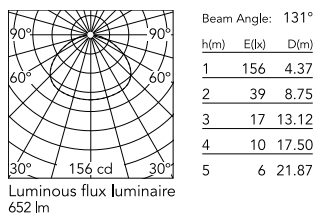

### Physical

Colour	Red
Net weight (kg)	0.55
Package height (mm)	90
Package width (mm)	150
Package length (mm)	610
Package volume (m3)	0.01
IP internal	20

### Photometric Files

LDT / IES [↓ LDT](#)

### Technical Drawings

[Bim](#) [↓ ZIP](#)

## Schematic light drawing