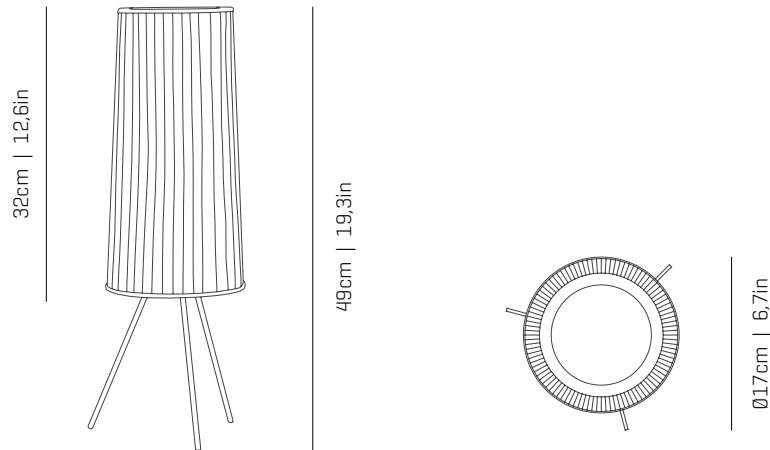

a

emotional light

ura collection

ref. UR01

MATERIALS & COMPONENTS | MATERIALES & COMPONENTES

LAMP SHADE | TULIPA

Painted stainless steel | One color to choose
Acero inoxidable pintado | Un color a elegir

BL

 E27 LED Standard - Max. 1x12 W

120V - 60Hz

 E26 LED - Max. 1x12 W

SUPPORT AND CABLE

SOPORTE Y CABLE

Stainless steel
Acero inoxidable

Transparent or black cable
Cable transparente o negro
Standard: 120cm | 47.2in

OTHER DATA | OTROS DATOS

NET WEIGHT | PESO NETO

1kg | 2,2lb

PACKAGING | EMBALAJE

66x32x23cm | 26x 12,6x 9,1in
1,8kg | 3,9lb

ELECTRICAL FEATURES

CARACTERÍSTICAS ELÉCTRICAS

CERTIFICATIONS